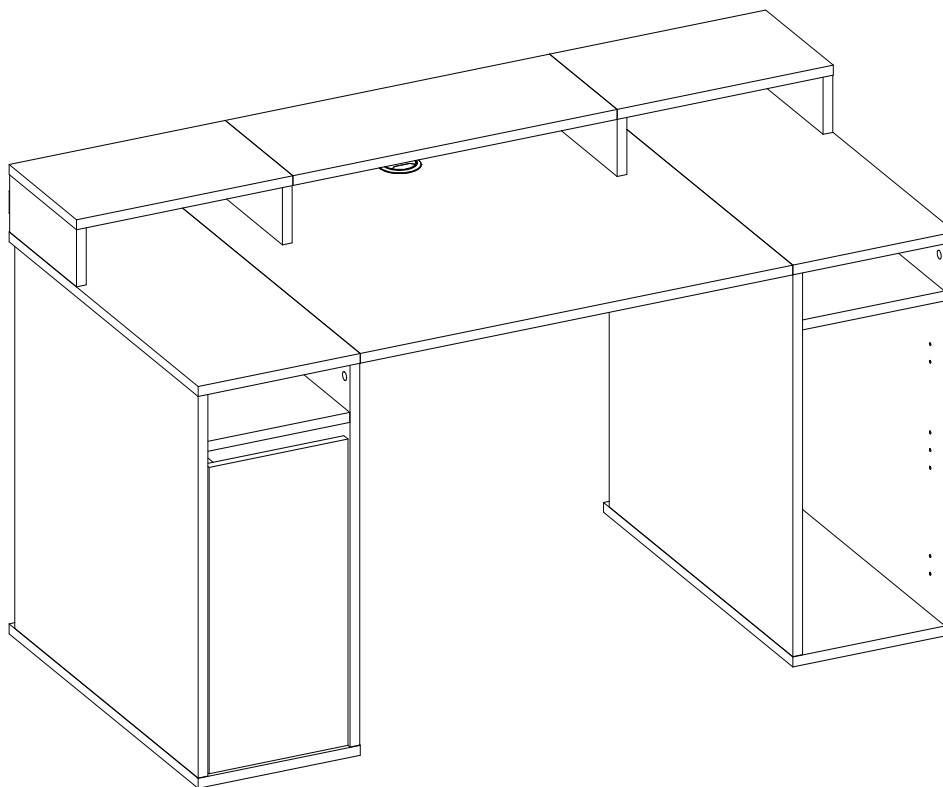

NEW30A/137

Item Name	Newcastel 30A Schreibtisch
Colors 1	Anthracite
Colors 2	-
Colors 3	-
Colors 4	-
Colors 5	-

		Finishing
Panels material 1	chipboard	Melamine/ABS
Panels material 2	-	-
Panels material 3	-	-
Doors	chipboard	ABS
Handles material	-	-
Legs material	-	-
Mirror	-	-
Glass	-	-
Edges	Melamine/ABS	-
Soft edges	No	-
Wall fixing fittings	No	-
Extension	-	-
Extension size (cm)	-	-
Extension stored under the top	-	-
Synchronized opening	-	-
Top panel thickness (mm)	18 mm	-

NEW30A/137