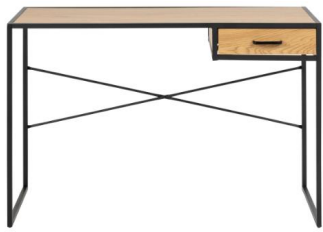

Seaford office desk

Item 0000081316 designrights®

Wild oak paper, Base matt black metal

Colour: paper wild oak rough

Base: metal matt black rough powder coated

Drawers: paper wild oak rough

Details and specifications

Seaford office desk 0000081316

Main info	
Model	Seaford
Item group	office desk
Item no.	0000081316
EAN code	5713941061263
Main shape	rectangular
Size (WxDxH)	110x45x75 cm
CBM	0.06 cbm
Designer	Nissens Tegnestue

Dimensions	
Width	110 cm
Depth	45 cm
Height	75 cm

Drawers	
Colour	wild oak
Material	paper
Surface treatment	rough
Core	MDF
Number of drawers	1 pcs

Factory	
Factory	85236
Country of origin	CN
Harbour	XMN
Loadability	1090
MOQ Direct	200 pcs
Transport type	40' HQ
Transport medie size	68 cbm

Base	
Colour	matt black
Material	metal
Surface treatment	rough powder coated
Core	metal
Leg shape	sledge
Leg height	75 cm
Floor protection	plastic foot caps
Number of legs/bases	2 pcs

Weight	
Gross weight	13 kg/pcs
Net weight	11.5 kg/pcs