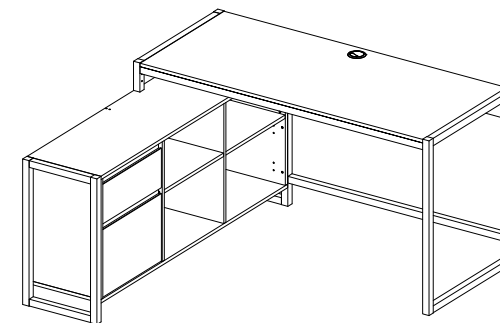

# DVR37A/137

Item Name	Denver 37A Eckschreibtisch
Colors 1	Artisan oak / Anthracite
Colors 2	-
Colors 3	-
Colors 4	-
Colors 5	-

		Finishing
Panels material 1	chipboard	ABS/Melamine
Panels material 2	HDF	-
Panels material 3	MDF	-
Doors	chipboard	ABS/Melamine
Handles material	-	-
Legs material	MDF	-
Mirror	-	-
Glass	-	-
Edges	ABS/Melamine	-
Soft edges	No	-
Wall fixing fittings	Yes	-
Extension	-	-
Extension size (cm)	-	-
Extension stored under the top	-	-
Synchronized opening	-	-
Top panel thickness (mm)	15mm	ABS/Melamine

# DVR37A/137