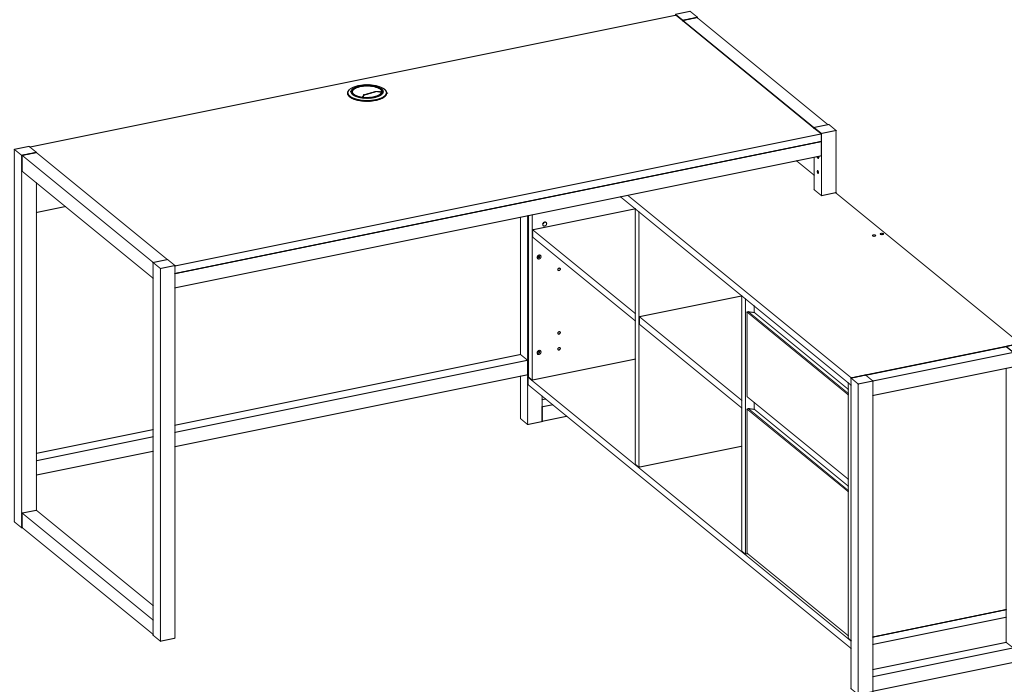

# DVR37A/137

Item Name	Denver 37A Eckschreibtisch
Colors 1	Artisan oak / Anthracite
Colors 2	-
Colors 3	-
Colors 4	-
Colors 5	-

		Finishing
Panels material 1	chipboard	ABS/Melamine
Panels material 2	HDF	-
Panels material 3	MDF	-
Doors	chipboard	ABS/Melamine
Handles material	-	-
Legs material	MDF	-
Mirror	-	-
Glass	-	-
Edges	ABS/Melamine	-
Soft edges	No	-
Wall fixing fittings	Yes	-
Extension	-	-
Extension size (cm)	-	-
Extension stored under the top	-	-
Synchronized opening	-	-
Top panel thickness (mm)	15mm	ABS/Melamine

# DVR37A/137