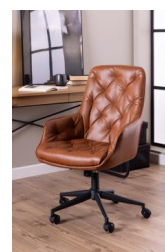

## Erik desk chair

Item 0000104487 

Erik desk chair w/armrest, PU retro brandy 691B, 5-star base matt black rough powder coated steel, with gas lift, soft brake castors, swivel and tuftings

Unleash your creativity and productivity with this height-adjustable desk chair in brandy-coloured faux leather cover - a perfect blend of aesthetics and functionality. With the tufting detail, the chair adds a dash of style to your space. To keep you comfortable, it features a swivel function and soft brake castors.

- Height-adjustable desk chair with armrests
- Upholstered in a brandy-coloured faux leather fabric
- Tufting detail for a more traditional and textured look
- Features a swivel function for easier movement
- Soft brake castors prevent the chair from moving when no weight is applied
- Gas lift enables seating height adjustment from 47- 57 cm
- FSC™ certified

**Cover:** retro PU brandy 691B

**Base:** steel matt black rough powder coated

Dimensions	
Width	60 cm
Depth	67.5 cm
Height	106 cm
Backrest height	51 cm
Seating width	45 cm
Seating depth	48.5 cm
Seating height max.	57 cm
Seating height min.	47 cm
Armrest height from floor	62 cm
Armrest width	6 cm
Armrest depth	30 cm
Armrest height	15 cm