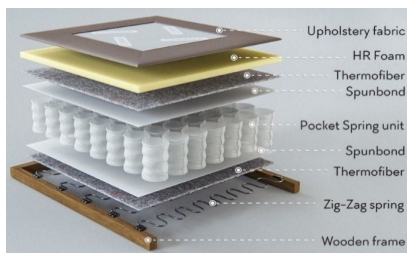

Technical description sheet

CALMA