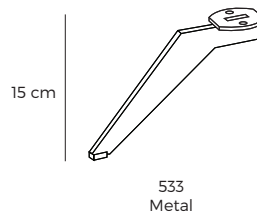

ALPINE

VILMERS

ALPINE

Comfort

1. Upholstery

Fabric

2. Headrest & seat type

* Measurements for fully opened mechanism.

- 1 Manual ↶
- 2 Electrical ↷

3. Multicolour option

4. Legs

IMPORTANT:

Upholstered furniture is handmade using soft materials, therefore measurements can vary in all modules by up to **+/-2cm**.
Modules and combinations shown in 2D drawings are left-sided. Modules and combinations can be mirrored from left to right.