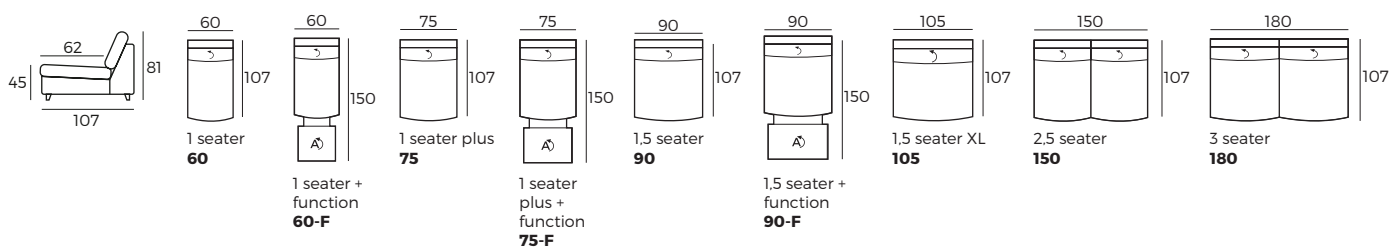

- 1 Manual ↶
- 2 Electrical ↷

3. Multicolour option

4. Legs

IMPORTANT:

Upholstered furniture is handmade using soft materials, therefore measurements can vary in all modules by up to **+/-2cm**.
Modules and combinations shown in 2D drawings are left-sided. Modules and combinations can be mirrored from left to right.

Modules

Scale 1:100

ALPINE

Modules

Scale 1:100

Modules with armrest

Scale 1:100

Combinations