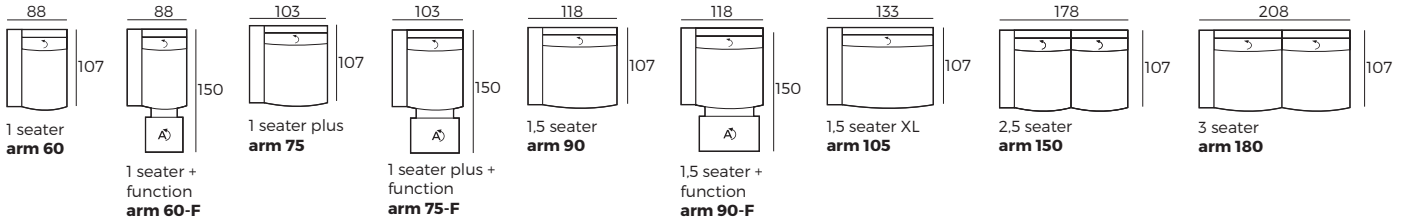

- 1 Manual ↶
- 2 Electrical ↷

3. Multicolour option

4. Legs

IMPORTANT:

Upholstered furniture is handmade using soft materials, therefore measurements can vary in all modules by up to **+/-2cm**.
Modules and combinations shown in 2D drawings are left-sided. Modules and combinations can be mirrored from left to right.

Modules

Scale 1:100

ALPINE

Modules

Scale 1:100

Modules with armrest

Scale 1:100

Combinations