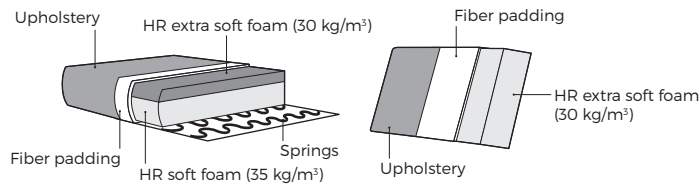

ALPINE

VILMERS

ALPINE

Comfort

1. Upholstery

Fabric

2. Headrest & seat type

* Measurements for fully opened mechanism.

- 1 Manual ↶
- 2 Electrical ↷

3. Multicolour option

4. Legs

IMPORTANT:

Upholstered furniture is handmade using soft materials, therefore measurements can vary in all modules by up to **+/-2cm**.
Modules and combinations shown in 2D drawings are left-sided. Modules and combinations can be mirrored from left to right.