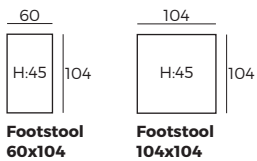

Accessories

↷ - manual; Ⓐ - electrical; *F - single electric function