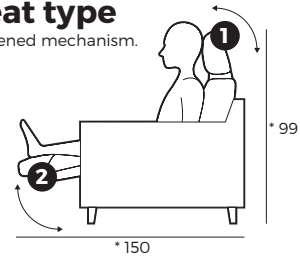

ALPINE

VILMERS

ALPINE

Comfort

1. Upholstery

Fabric

2. Headrest & seat type

* Measurements for fully opened mechanism.

- 1 Manual ↶
- 2 Electrical ↷

3. Multicolour option

4. Legs

IMPORTANT:

Upholstered furniture is handmade using soft materials, therefore measurements can vary in all modules by up to **+/-2cm**.
Modules and combinations shown in 2D drawings are left-sided. Modules and combinations can be mirrored from left to right.