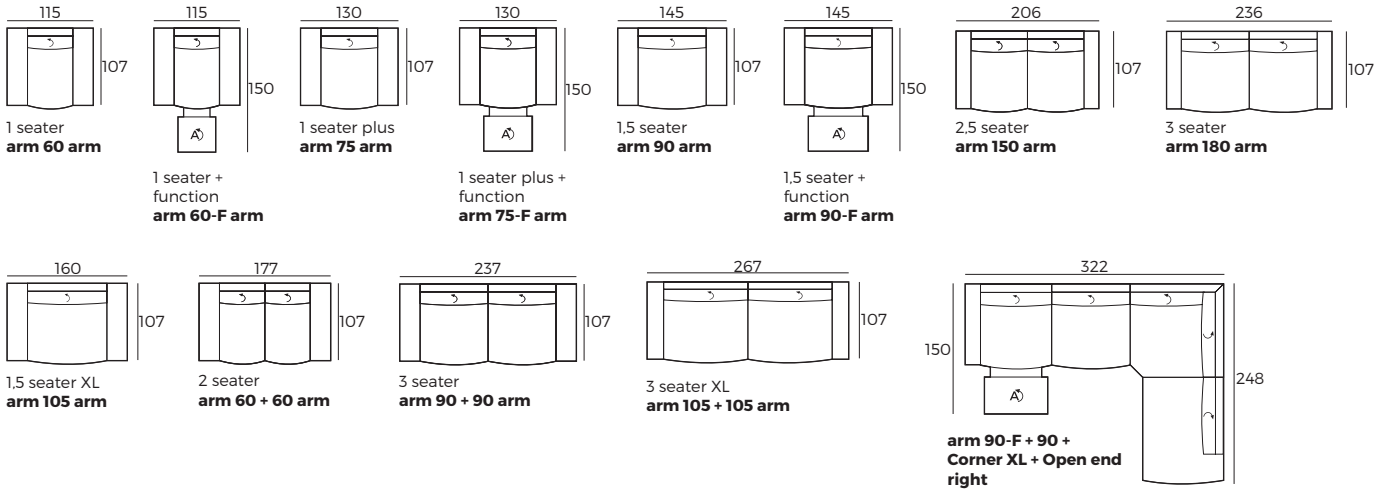

- 1 Manual ↶
- 2 Electrical ↷

3. Multicolour option

4. Legs

IMPORTANT:

Upholstered furniture is handmade using soft materials, therefore measurements can vary in all modules by up to **+/-2cm**.
Modules and combinations shown in 2D drawings are left-sided. Modules and combinations can be mirrored from left to right.

Modules

Scale 1:100

ALPINE

Modules

Scale 1:100

Modules with armrest

Scale 1:100

Combinations