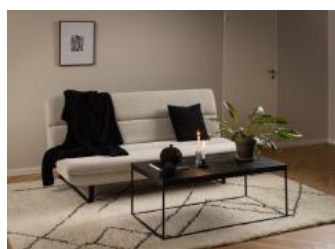

Arbonne sofa bed

Item 0000104411 designrights®

Arbonne sofa bed, Apia fabric beige 453, base matt black powder coated steel, with horizontal stitchings, 200x124x91 cm

Cover: Apia fabric beige 453

Base: steel matt black powder coated

Details and specifications

Arbonne sofa bed 0000104411

| Main info | |
|--------------|-----------------------|
| Model | Arbonne |
| Item group | sofa bed |
| Item no. | 0000104411 |
| EAN code | 5713941333636 |
| Size (WxDxH) | 200x124x91 cm |
| Features | horizontal stitchings |
| CBM | 0.61 cbm |