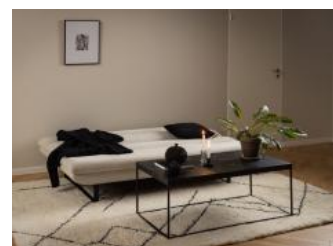

Arbonne sofa bed

Item 0000104411 designrights®

Arbonne sofa bed, Apia fabric beige 453, base matt black powder coated steel, with horizontal stitchings, 200x124x91 cm

Cover: Apia fabric beige 453

Base: steel matt black powder coated