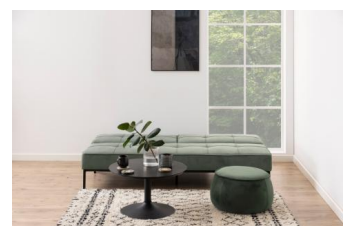

Perugia sofa bed

Item 0000089773

Max fabric grey green 17, Base black metal
buttons,click & clack,split back

- Easy to handle split back design
- Highly versatile and perfect for multifunctional rooms
- Designed for small living areas
- Three different positions: upright, flat and recline
- Converts easily into a bed for overnight guests to sleep in comfort

Cover: Max fabric grey green 17

Base: metal black powder coated

Details and specifications

Perugia sofa bed 0000089773

Main info	
Model	Perugia
Item group	sofa bed
Item no.	0000089773
EAN code	5713941156075
Size (WxDxH)	198x95x87 cm
Features	buttons,click & clack,split back
CBM	0.52 cbm

Dimensions	
Width	198 cm
Depth	95 cm
Height	87 cm
Backrest height	54 cm
Mattress length	198 cm
Mattress width	123.5 cm
Seating width	198 cm
Seating depth	60 cm
Seating height max.	41 cm

Cover	
Cover type	Max
Colour	grey green
Colour code	17
Front material	Max fabric grey green 17
Back material	Max fabric grey green 17
Fire resistant	No