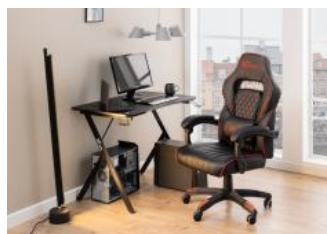

Canyon gaming chair

Item 0000091009

PU leather look black A5-62, Base matt black nylon gas lift, pillow, red piping, swivel, tilt

A true gamer is worthy of an epic chair. With adjustable back you can sit in comfort for hours and hours. You will be supported by a sturdy nylon base with swivel function. And just use the gas lift mechanism to adjust your seating height. This is a gaming chair for the winners.

- Game with style
- Height adjustable seat and swivel
- Features tilt function that allows you to find your optimal seating position
- Black leather look with red piping
- Adjustable lumbar cushion for extra comfort

Cover: PU leather look black A5-62

Base: nylon matt black

Details and specifications

Canyon gaming chair 0000091009

Main info	
Model	Canyon
Item group	gaming chair
Item no.	0000091009
EAN code	5713941169884
Features	gas lift,pillow,red piping,swivel,tilt
CBM	0.2 cbm
Designer	Christina Aagaard

Dimensions	
Width	66 cm
Depth	71 cm
Height	129 cm
Backrest height	90 cm
Seating width	55 cm
Seating depth	51 cm
Seating height max.	58 cm
Seating height min.	48 cm
Armrest height from floor	69 cm
Armrest width	8.5 cm
Armrest depth	46.5 cm
Armrest height	32 cm