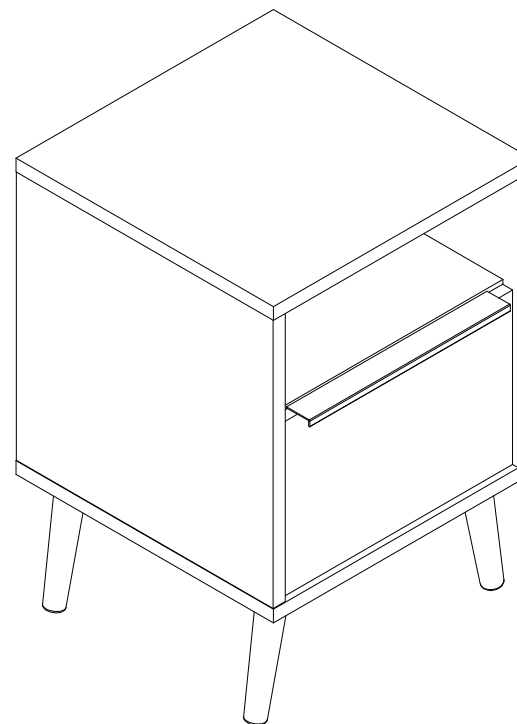

LSK61A/018

Item Name	Lusk
Colors 1	Decor Dafin Espiga / Sonoma Oak
Colors 2	
Colors 3	
Colors 4	
Colors 5	

		Finishing
Panels material 1	chipboard	melamine
Panels material 2		
Panels material 3		
Doors	chipboard	paper
Handles material	plastic	black
Legs material	oak	clear lacquered
Mirror		
Glass		
Edges	light edges	paper
Soft edges		
Wall fixing fittings		1
Extension		
Extension size (cm)		
Extension stored under the top		
Synchronized opening		
Top panel thickness (mm)		18
Backrest (material)		
Seat (material)		
Frame (material)		

LSK61A/018