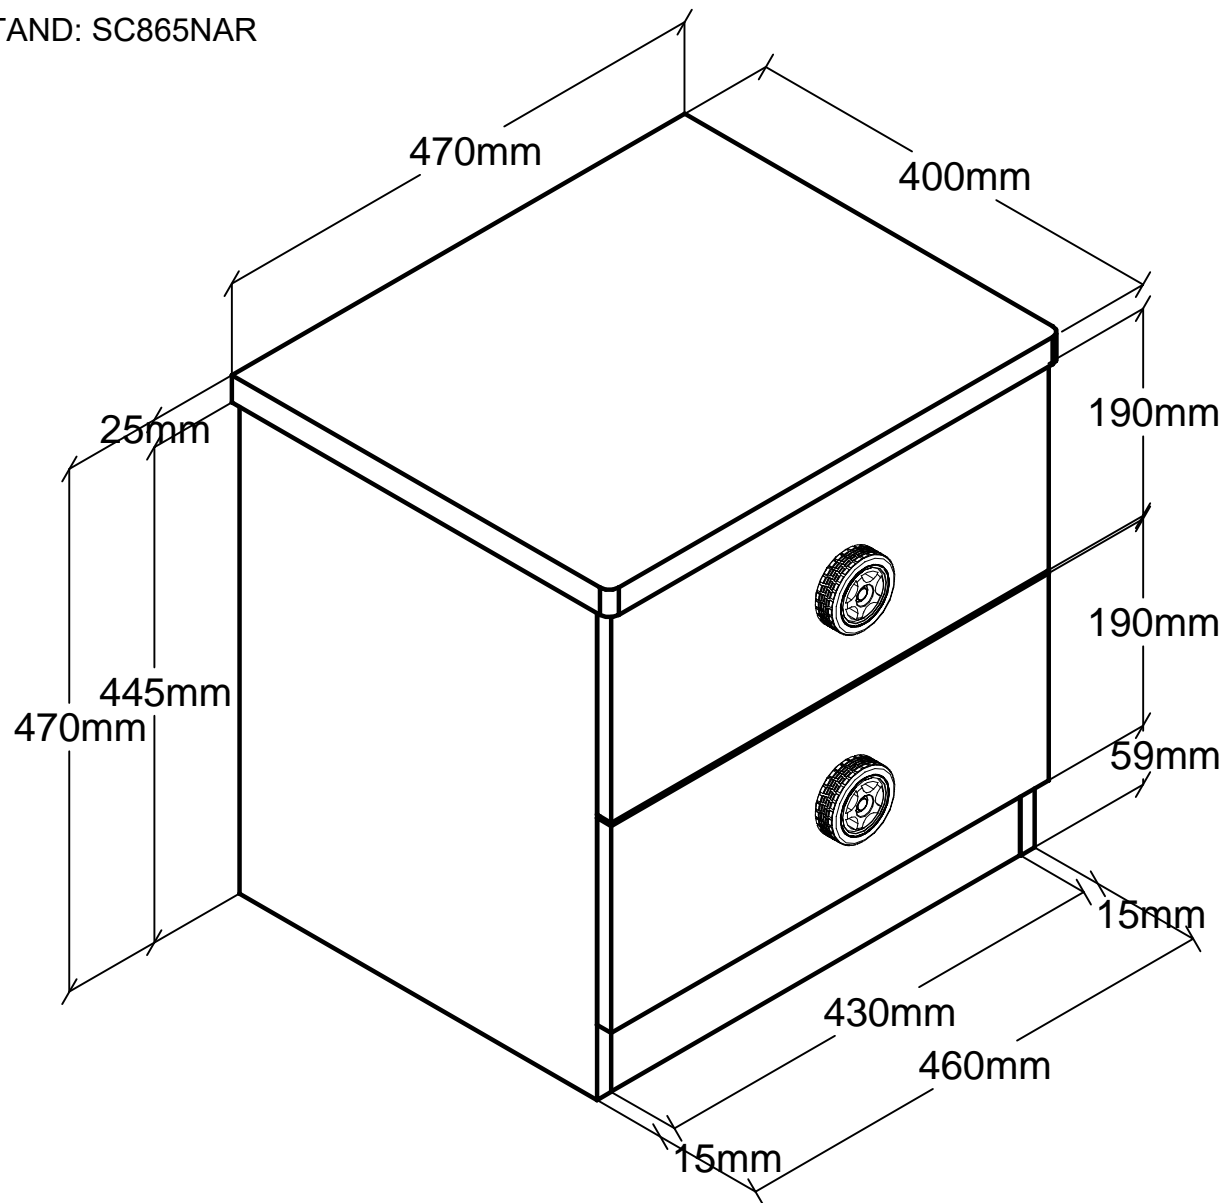

MODEL LE MANS NIGHTSTAND: SC865NAR

W: 470mm H: 394mm D: 470mm

All contents on this document are protected by copyright & patents. Except as specifically permitted herein, no portion of the information on this document may be reproduced in any form, or by any means, without prior written permission from Vipack bvba. No parts of the designs and the products can be copied or transmitted. Product and drawings under Patent and Copyright.