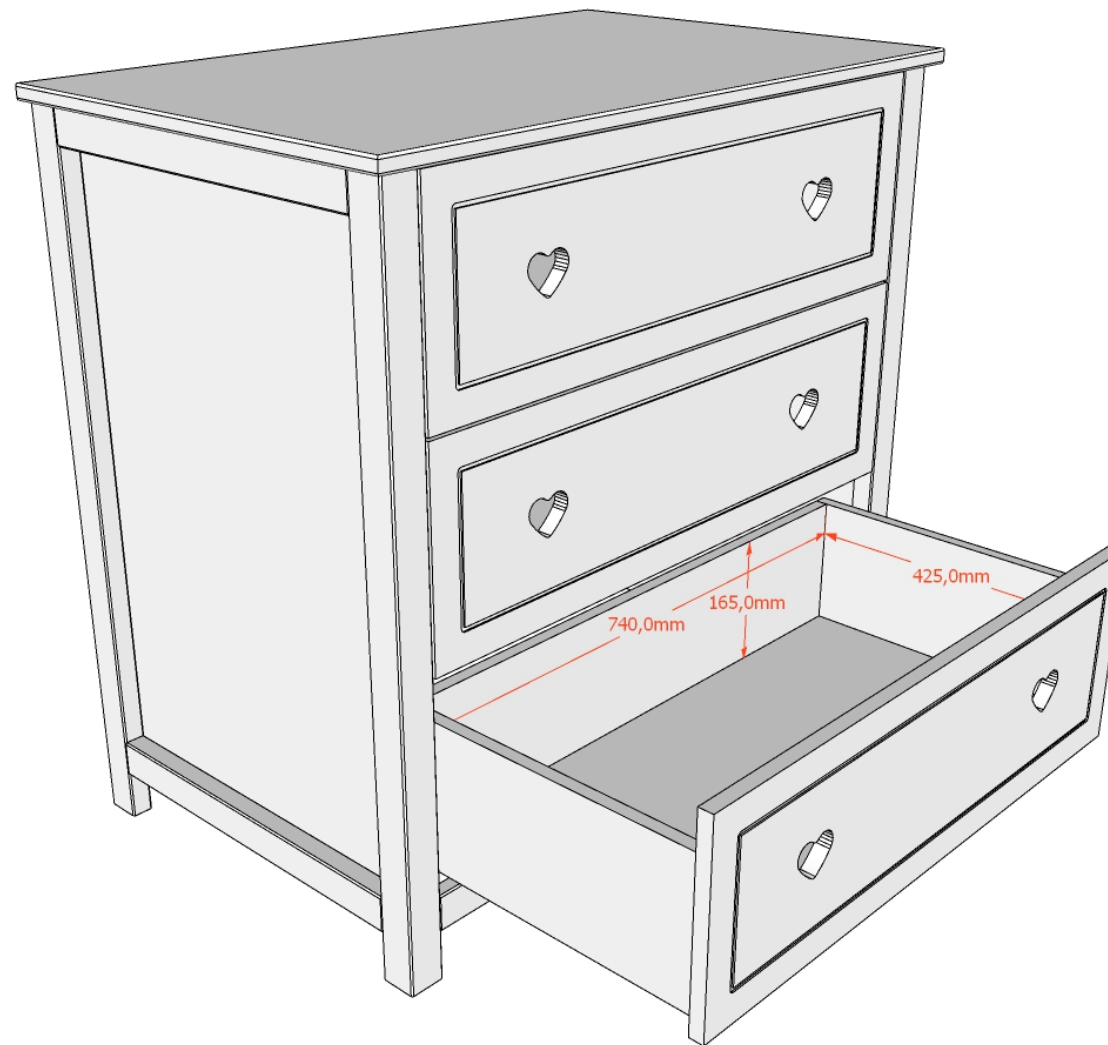

FINISHING :
WHITE RAL 9003

Model: AMORI AMKO3314	Discription: CHEST OF 3 DRAWERS	Page: 1/2
Dimensions LxBxH (mm): 900x570x890	Material: MDF + PINE	Date: 25/06/2024
All contents on this document are protected by copyright & patents. Except as specifically permitted herein, no portion of the information on this document may be reproduced in any form, or by any means, without prior written permission from Vipack bvba. No parts of the designs and the products can be copied or transmitted. Product and drawings under Patent and Copyright.		COPYRIGHT © 2024 VIPACK, ALL RIGHTS RESERVED
		VIPACK FURNITURE

DRAWERS WITH SOFTCLOSING GLIDERS

Model: AMORI AMKO3314	Discription: CHEST OF 3 DRAWERS	Page: 2/2
Dimensions LxBxH (mm):	Material:	Date: 25/06/2024
All contents on this document are protected by copyright & patents. Except as specifically permitted herein, no portion of the information on this document may be reproduced in any form, or by any means, without prior written permission from Vipack bvba. No parts of the designs and the products can be copied or transmitted. Product and drawings under Patent and Copyright.		COPYRIGHT © 2023 VIPACK, ALL RIGHTS RESERVED
		