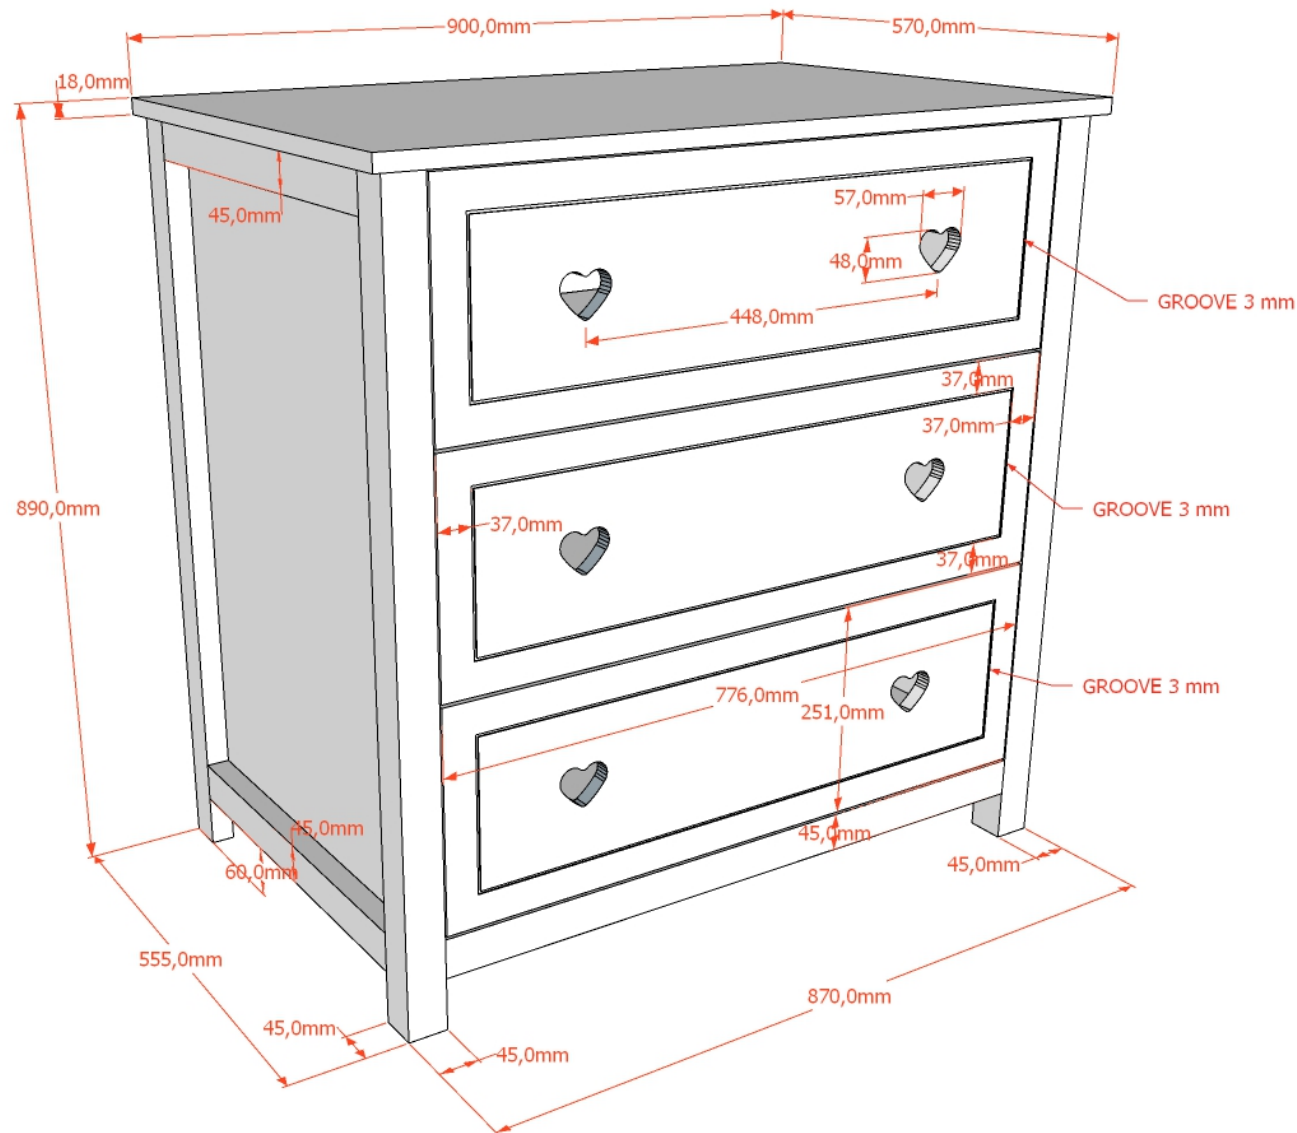

FINISHING :
WHITE RAL 9003

Model: AMORI AMKO3314	Discription: CHEST OF 3 DRAWERS	Page: 1/2
Dimensions LxBxH (mm): 900x570x890	Material: MDF + PINE	Date: 25/06/2024
All contents on this document are protected by copyright & patents. Except as specifically permitted herein, no portion of the information on this document may be reproduced in any form, or by any means, without prior written permission from Vipack bvba. No parts of the designs and the products can be copied or transmitted. Product and drawings under Patent and Copyright.		COPYRIGHT © 2024 VIPACK, ALL RIGHTS RESERVED
		VIPACK FURNITURE

DRAWERS WITH SOFTCLOSING GLIDERS

Model: AMORI AMKO3314	Discription: CHEST OF 3 DRAWERS	Page: 2/2
Dimensions LxBxH (mm):	Material:	Date: 25/06/2024
All contents on this document are protected by copyright & patents. Except as specifically permitted herein, no portion of the information on this document may be reproduced in any form, or by any means, without prior written permission from Vipack bvba. No parts of the designs and the products can be copied or transmitted. Product and drawings under Patent and Copyright.		COPYRIGHT © 2023 VIPACK, ALL RIGHTS RESERVED
		