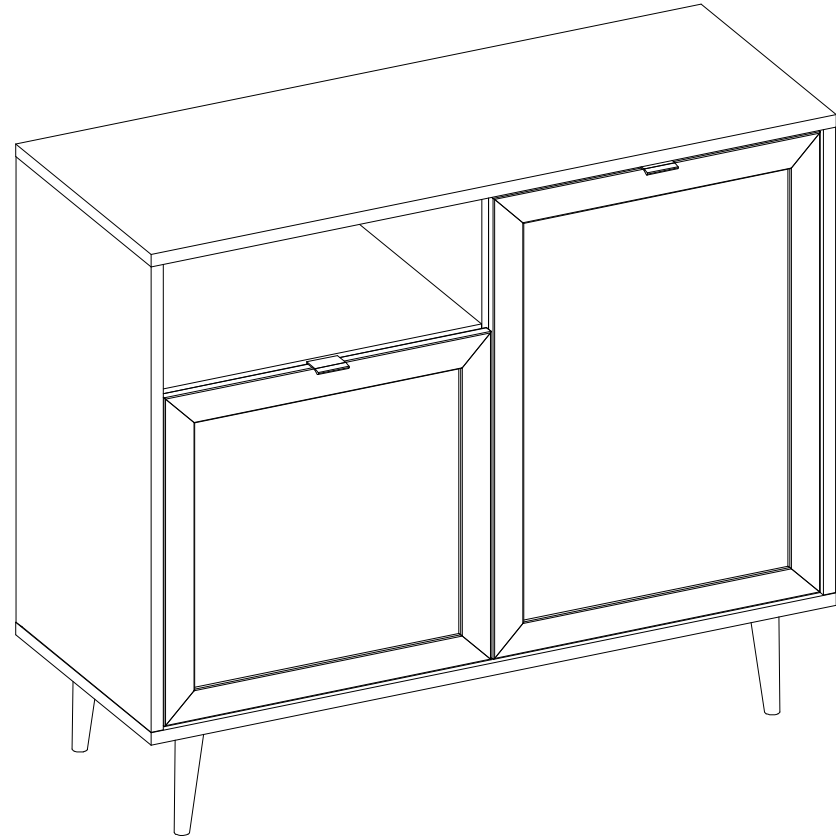

# BLI01A/196

Item Name	Bali 01A Kommode
Colors 1	Sonoma
Colors 2	-
Colors 3	-
Colors 4	-
Colors 5	-

		Finishing
Panels material 1	chipboard	Melamine/PVC
Panels material 2	HDF	-
Panels material 3	MDF	-
Doors	MDF	-
Handles material	plastic	-
Legs material	wood	-
Mirror	-	-
Glass	-	-
Edges	Melamine/PVC	-
Soft edges	No	-
Wall fixing fittings	Yes	-
Extension	-	-
Extension size (cm)	-	-
Extension stored under the top	-	-
Synchronized opening	-	-
Top panel thickness (mm)	18 mm	Melamine/PVC