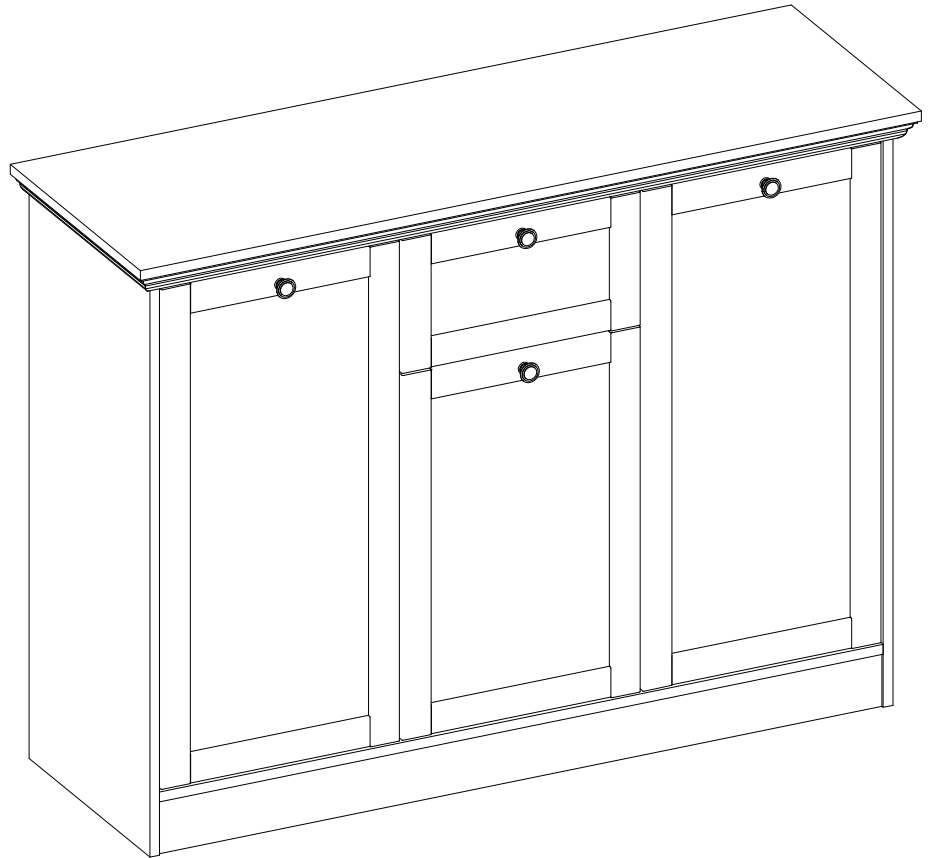

LW15/137

Item Name	Landwood 15 Kommode
Colors 1	White
Colors 2	Sonoma oak
Colors 3	-
Colors 4	-
Colors 5	-

		Finishing
Panels material 1	chipboard	Melamine/ABS
Panels material 2	HDF	-
Panels material 3	MDF	Melamine/ABS
Doors	MDF	Melamine/ABS
Handles material	metal	-
Legs material	plasic	-
Mirror	-	-
Glass	-	-
Edges	Melamine/ABS	-
Soft edges	No	-
Wall fixing fittings	No	-
Extension	-	-
Extension size (cm)	-	-
Extension stored under the top	-	-
Synchronized opening	-	-
Top panel thickness (mm)	15 mm	Melamine/ABS

LW15/137