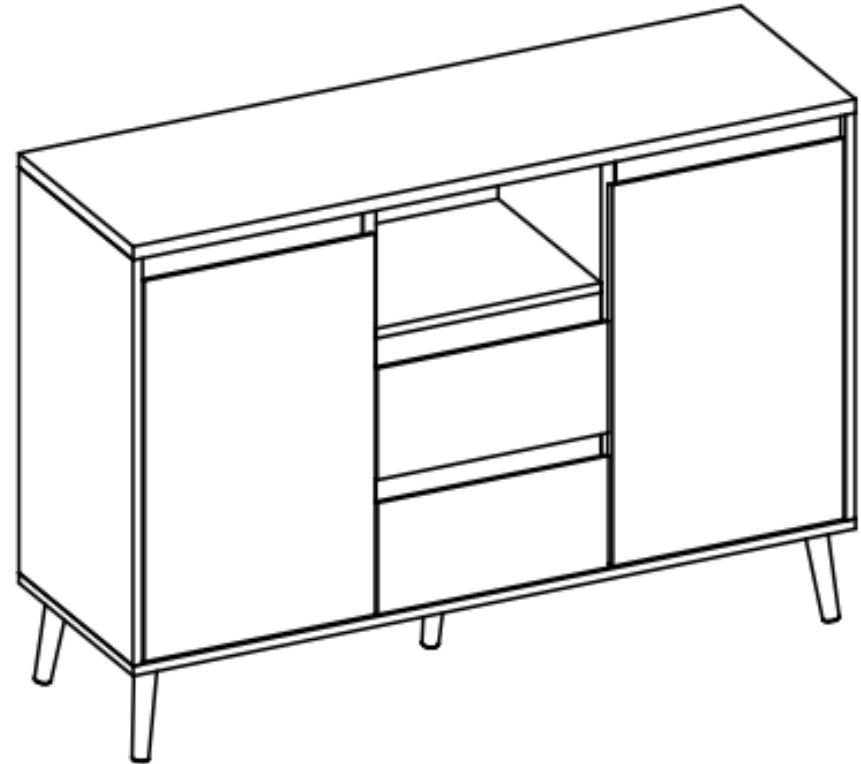

LNZ01B/033

Item Name	Linz 01B
Colors 1	Weiss/ artisan
Colors 2	
Colors 3	
Colors 4	
Colors 5	

		Finishing
Panels material 1	chipboard	melamine
Panels material 2		
Panels material 3		
Doors	2	
Handles material		
Legs material	wood	
Mirror		
Glass		
Edges	ABS	
Soft edges		
Wall fixing fittings	yes	
Extension		
Extension size (cm)		
Extension stored under the top		
Synchronized opening		
Top panel thickness (mm)	22	
Backrest (material)		
Seat (material)		
Frame (material)		