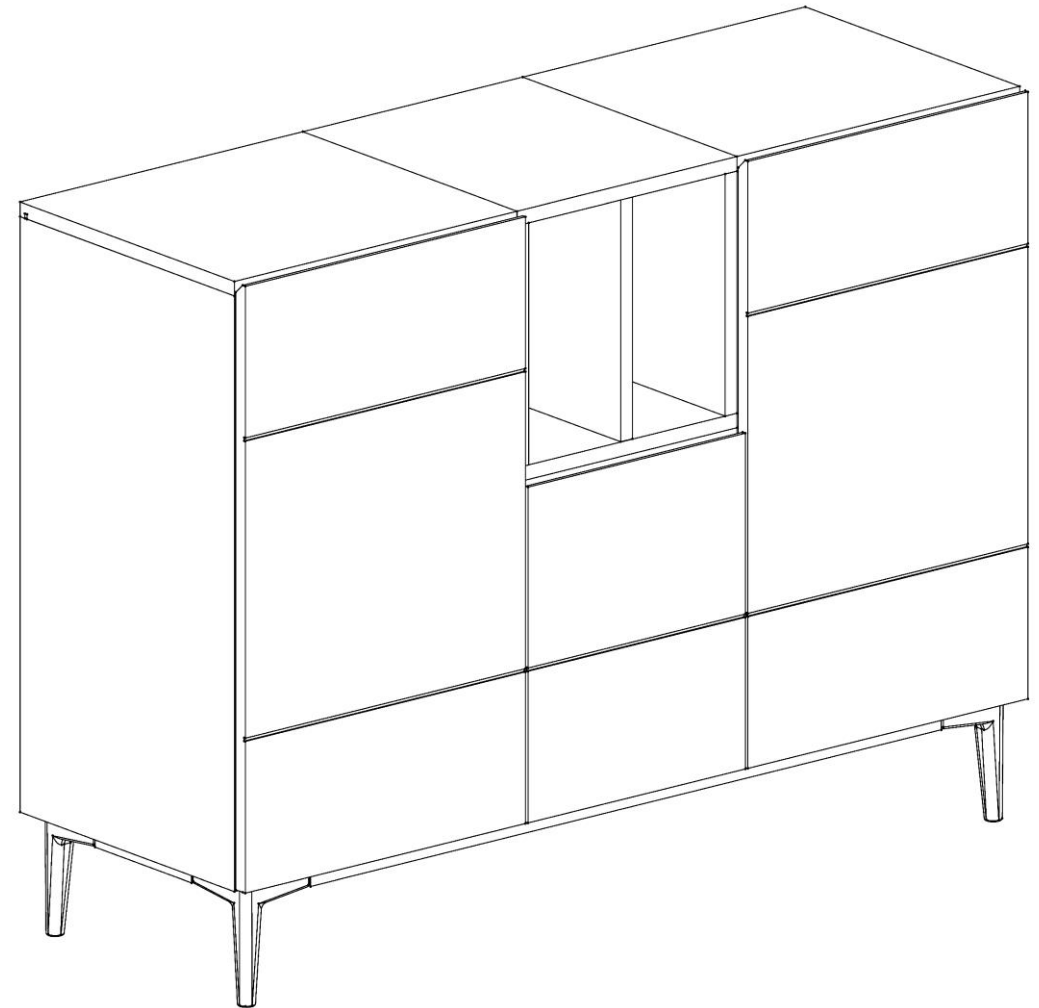

NLA01B/180

Item Name	NOLA 01A
Colors 1	Artisan Eiche
Colors 2	Schwarz
Colors 3	
Colors 4	
Colors 5	

		Finishing
Panels material 1	Chipboard	Melamine
Panels material 2		
Panels material 3		
Doors	Chipboard	Melamine
Handles material		
Legs material	Plastic	Schwarz
Mirror		
Glass		
Edges	ABS	
Soft edges		
Wall fixing fittings	Yes	
Extension	No	
Extension size (cm)		
Extension stored under the top		
Synchronized opening		
Top panel thickness (mm)	18	Melamine

NLA01B/180