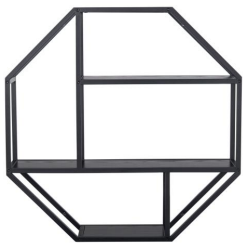

## Seford wall shelf

Item 0000089690 designrights®

Matt black metal, 4 ash black melamine shelves

- Exclusive design rights
- Octagon shaped wall unit
- Three shelves in a wild oak look
- Metal base in a powder coated finish

Colour: melamine ash black rough

## Details and specifications

Seaford wall shelf 0000089690

Main info	
Model	Seaford
Item group	wall shelf
Item no.	0000089690
EAN code	5713941155054
Size (WxDxH)	77x20x77 cm
CBM	0.04 cbm
Designer	Nissens Tegnestue

Dimensions	
Width	77 cm
Depth	20 cm
Height	77 cm

Base	
Colour	matt black
Material	metal
Surface treatment	rough powder coated
Core	metal
Leg height	6.8 cm

Factory	
Factory	85236
Country of origin	CN
Harbour	XMN
Loadability	1580
MOQ Direct	200 pcs
Transport type	40' HQ
Transport medie size	68 cbm