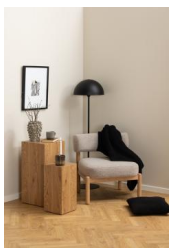

Burley lounge chair

Item 0000103505 designrights®

Burley lounge chair, Monza fabric beige 60 FR, base NC lacquered oak, with pocket springs, 66,5x69x75 cm

Crafted to evoke a modern Nordic feel in your home, this lounge chair offers aesthetics and comfort. Made from sturdy, rounded oak, the low-profile lacquered frame is complemented by pocket springs, providing enhanced comfort. Together with the beige bouclé upholstery, it presents a modern seating solution suited for contemporary homes.

- Lounge chair inspired by modern Nordic aesthetics
- Low-profile frame made of lacquered oak
- Upholstered in a beige bouclé fabric with a curly structure
- Seat made with pocket springs for extra comfort
- Made with fire resistant materials
- Danish design exclusively protected for Actona
- FSC™ certified

Cover: Monza fabric beige 60

Base: oak NC lacquered

Details and specifications

Burley lounge chair 0000103505

Main info

Model	Burley
Item group	lounge chair
Item no.	0000103505
EAN code	5713941323149
Size (WxDxH)	66,5x69x75 cm
Features	pocket springs
CBM	0.33 cbm