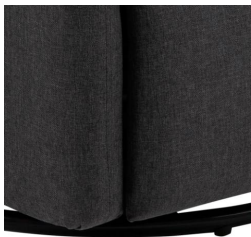

Mikkeli recliner

Item 0000086901

Sawana fabric grey 5, Base black metal
manual recliner function,rocking function,swivel

- Swivel and rocking function
- Allows you to lean back and put your feet up
- Comfortable and soft recliner

Cover: Sawana fabric grey 5

Base: metal black powder coated

Details and specifications

Mikkeli recliner 0000086901

Main info	
Model	Mikkeli
Item group	recliner
Item no.	0000086901
EAN code	5713941122469
Size (WxDxH)	93.5x67x99 cm
Features	manual recliner function,rocking function,swivel
CBM	0.33 cbm

Dimensions	
Width	93.5 cm
Depth	67 cm
Height	99 cm
Backrest height	51 cm
Seating width	50 cm
Seating depth	51 cm
Seating height max.	50 cm
Armrest height from floor	61 cm
Armrest width	8.5 cm
Armrest depth	74 cm
Armrest height	50 cm