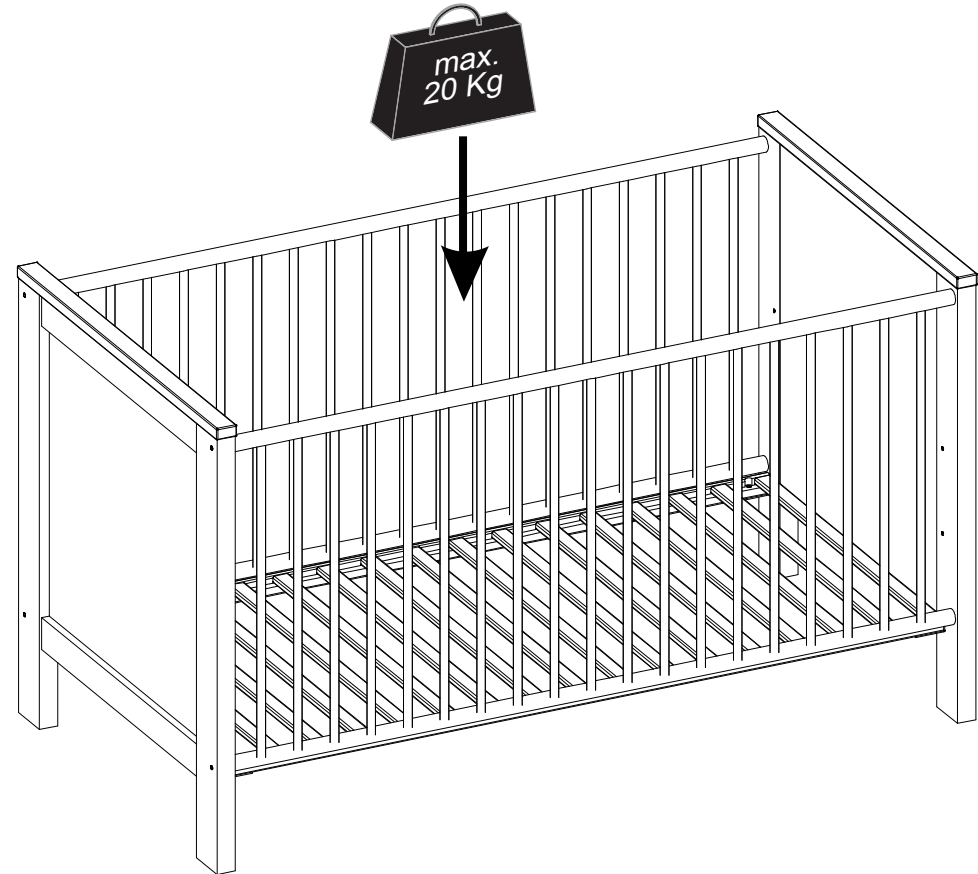

LWD66B/137

Item Name	Landwood Babybett 140
Colors 1	White
Colors 2	-
Colors 3	-
Colors 4	-
Colors 5	-

		Finishing
Panels material 1	MDF	-
Panels material 2	chipboard	Melamine
Panels material 3	wood	-
Doors	-	-
Handles material	-	-
Legs material	MDF	-
Mirror	-	-
Glass	-	-
Edges	Melamine	-
Soft edges	No	-
Wall fixing fittings	No	-
Extension	-	-
Extension size (cm)	-	-
Extension stored under the top	-	-
Synchronized opening	-	-
Top panel thickness (mm)	-	-

LWD66B/137