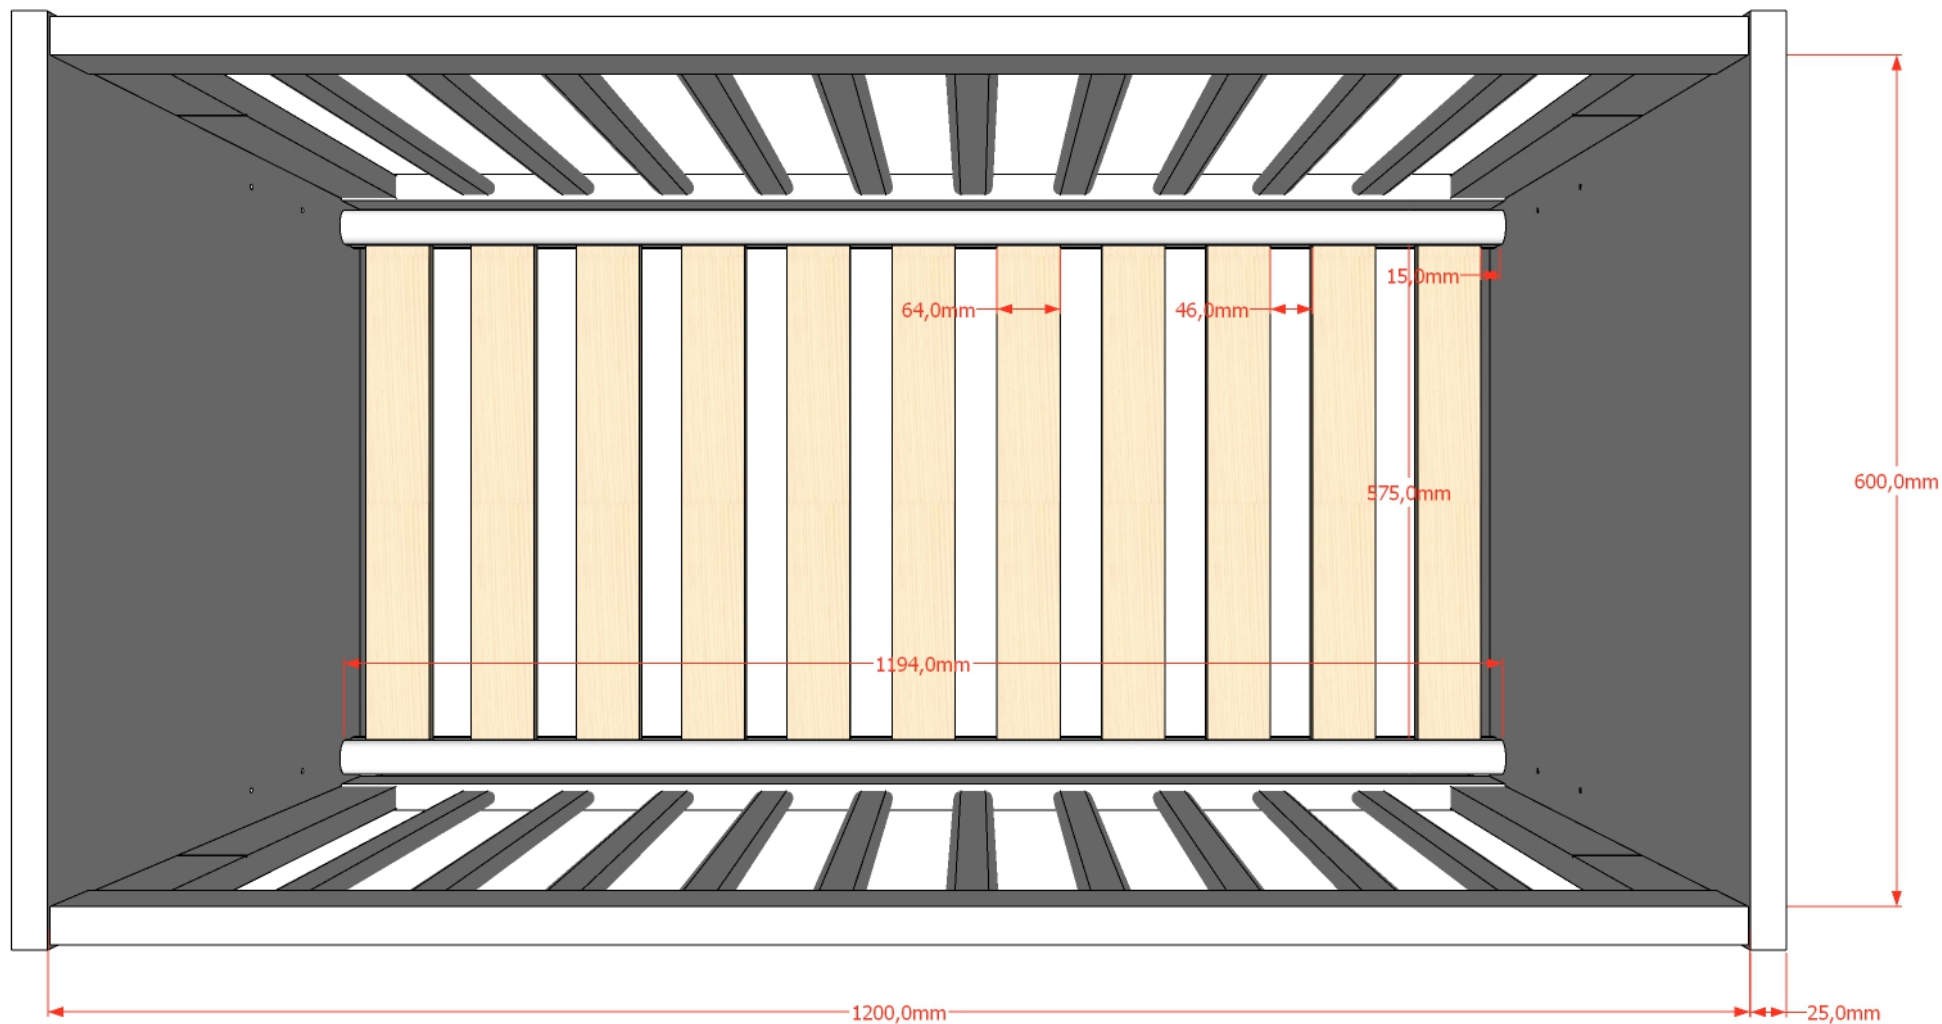

Model: EVA EVBB6014	Discription: BABYBED 60x120cm	Page: 1/2
Dimensions LxDxH(mm): 1250x662x850	Material: MDF+PINE	Date: 30/09/2024
All contents on this document are protected by copyright & patents. Except as specifically permitted herein, no portion of the information on this document may be reproduced in any form, or by any means, without prior written permission from Vipack bvba. No parts of the designs and the products can be copied or transmitted. Product and drawings under Patent and Copyright.		COPYRIGHT © 2024 VIPACK, ALL RIGHTS RESERVED
		VIPACK FURNITURE

BABYBED TESTING ACCORDING EN 716-2:2017
 CLASIFICACION ACCORDING EN 716-1:2017+AC:2019

BEDBASE CAN BE ASSEMBLED IN
 3 POSITIONS 128 mm

Model: EVA EVBB6014	Discription: BABYBED	Page: 2/2
Dimensions(mm):	Material: MDF + BEECH	Date: 30/09/2024
All contents on this document are protected by copyright & patents. Except as specifically permitted herein, no portion of the information on this document may be reproduced in any form, or by any means, without prior written permission from Vipack bvba. No parts of the designs and the products can be copied or transmitted. Product and drawings under Patent and Copyright.		COPYRIGHT © 2024 VIPACK, ALL RIGHTS RESERVED
		