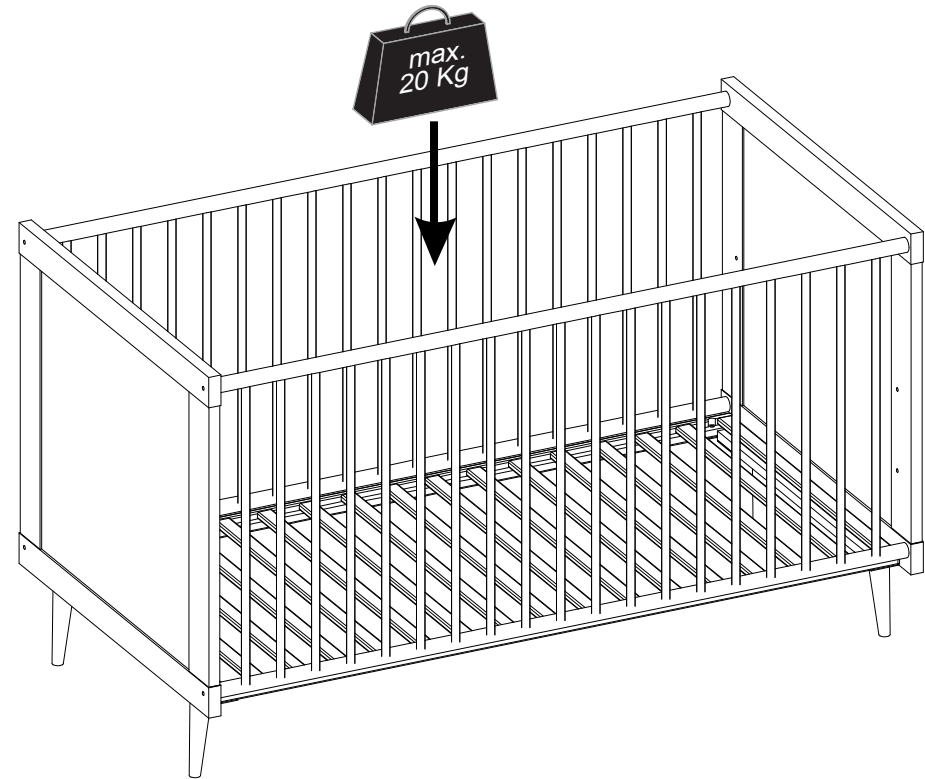

BLI66B/137

Item Name	Bali 66B Babybett
Colors 1	Sonoma
Colors 2	-
Colors 3	-
Colors 4	-
Colors 5	-

		Finishing
Panels material 1	chipboard	Melamine
Panels material 2	MDF	-
Panels material 3	wood	-
Doors	-	-
Handles material	-	-
Legs material	wood	-
Mirror	-	-
Glass	-	-
Edges	Melamine/ABS	-
Soft edges	-	-
Wall fixing fittings	-	-
Extension	-	-
Extension size (cm)	-	-
Extension stored under the top	-	-
Synchronized opening	-	-
Top panel thickness (mm)	-	-

BLI66B/137