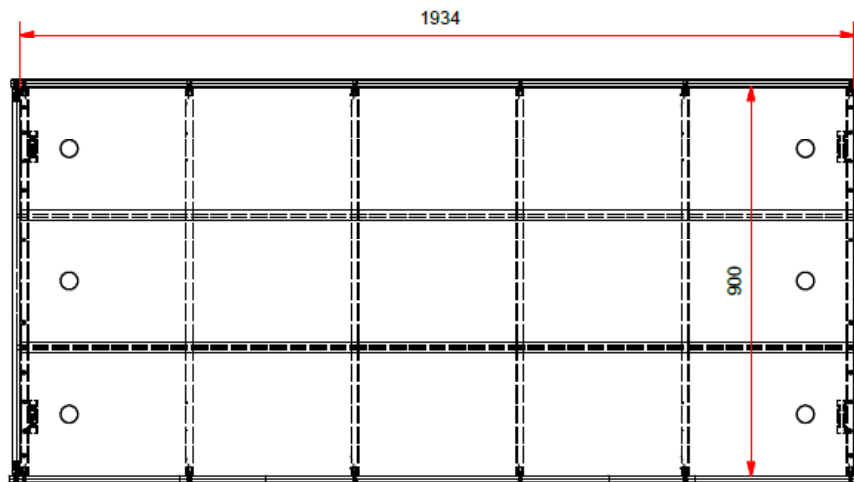

L: 2112mm H: 680mm D: 978mm INNERSIZE 2000x900mm

MODEL FRITZ FZKB90..

All contents on this document are protected by copyright & patents. Except as specifically permitted herein, no portion of the information on this document may be reproduced in any form, or by any means, without prior written permission from Vipack bvba. No parts of the designs and the products can be copied or transmitted. Product and drawings under Patent and Copyright.

L: 1985mm H: 182mm D: 936mm INNERSIZE 1934x900mm

MODEL FRITZ: FZRB90

All contents on this document are protected by copyright & patents. Except as specifically permitted herein, no portion of the information on this document may be reproduced in any form, or by any means, without prior written permission from Vipack bvba. No parts of the designs and the products can be copied or transmitted. Product and drawings under Patent and Copyright.