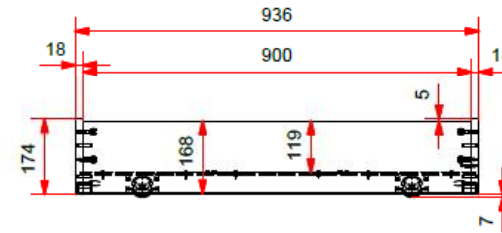

L: 2112mm H: 680mm D: 978mm INNERSIZE 2000x900mm

MODEL FRITZ FZKB90..

All contents on this document are protected by copyright & patents. Except as specifically permitted herein, no portion of the information on this document may be reproduced in any form, or by any means, without prior written permission from Vipack bvba. No parts of the designs and the products can be copied or transmitted. Product and drawings under Patent and Copyright.

L: 1985mm H: 182mm D: 936mm INNERSIZE 1934x900mm

MODEL FRITZ: FZRB90

All contents on this document are protected by copyright & patents. Except as specifically permitted herein, no portion of the information on this document may be reproduced in any form, or by any means, without prior written permission from Vipack bvba. No parts of the designs and the products can be copied or transmitted. Product and drawings under Patent and Copyright.