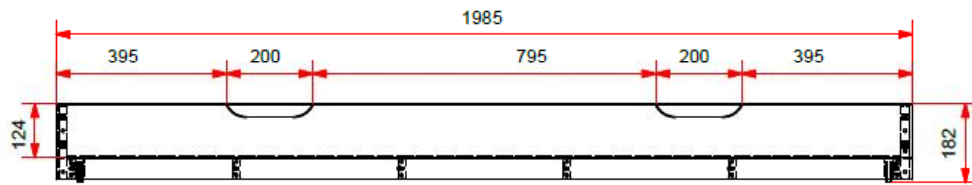

L: 2112mm H: 680mm D: 978mm INNERSIZE 2000x900mm

MODEL FRITZ FZKB90..

All contents on this document are protected by copyright & patents. Except as specifically permitted herein, no portion of the information on this document may be reproduced in any form, or by any means, without prior written permission from Vipack bvba. No parts of the designs and the products can be copied or transmitted. Product and drawings under Patent and Copyright.

L: 1985mm H: 182mm D: 936mm INNERSIZE 1934x900mm

MODEL FRITZ: FZRB90

All contents on this document are protected by copyright & patents. Except as specifically permitted herein, no portion of the information on this document may be reproduced in any form, or by any means, without prior written permission from Vipack bvba. No parts of the designs and the products can be copied or transmitted. Product and drawings under Patent and Copyright.