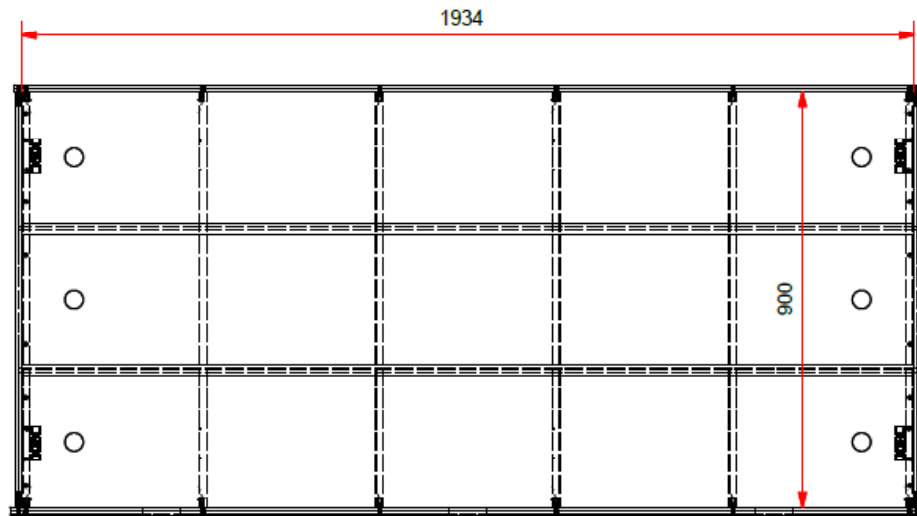

L: 2112mm H: 766mm D: 978mm INNERSIZE 2000x900mm

MODEL MARGRIT MGKB9024

All contents on this document are protected by copyright & patents. Except as specifically permitted herein, no portion of the information on this document may be reproduced in any form, or by any means, without prior written permission from Vipack bvba. No parts of the designs and the products can be copied or transmitted. Product and drawings under Patent and Copyright.

L: 1985mm H: 281mm D: 933mm INNERSIZE 1934x900mm

MODEL MARGRIT MGRB9014

All contents on this document are protected by copyright & patents. Except as specifically permitted herein, no portion of the information on this document may be reproduced in any form, or by any means, without prior written permission from Vipack bvba. No parts of the designs and the products can be copied or transmitted. Product and drawings under Patent and Copyright.