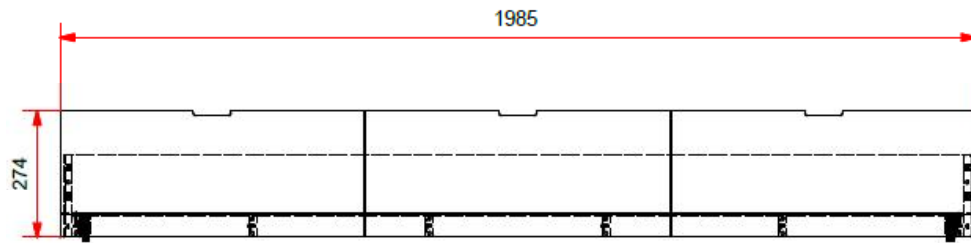

L: 2112mm H: 766mm D: 978mm INNERSIZE 2000x900mm

MODEL MARGRIT MGKB9024

All contents on this document are protected by copyright & patents. Except as specifically permitted herein, no portion of the information on this document may be reproduced in any form, or by any means, without prior written permission from Vipack bvba. No parts of the designs and the products can be copied or transmitted. Product and drawings under Patent and Copyright.

L: 1985mm H: 281mm D: 933mm INNERSIZE 1934x900mm

MODEL MARGRIT MGRB9014

All contents on this document are protected by copyright & patents. Except as specifically permitted herein, no portion of the information on this document may be reproduced in any form, or by any means, without prior written permission from Vipack bvba. No parts of the designs and the products can be copied or transmitted. Product and drawings under Patent and Copyright.