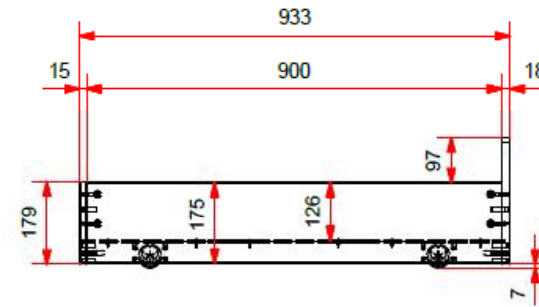

L: 2112mm H: 766mm D: 978mm INNERSIZE 2000x900mm

MODEL MARGRIT MGKB9024

All contents on this document are protected by copyright & patents. Except as specifically permitted herein, no portion of the information on this document may be reproduced in any form, or by any means, without prior written permission from Vipack bvba. No parts of the designs and the products can be copied or transmitted. Product and drawings under Patent and Copyright.

L: 1985mm H: 281mm D: 933mm INNERSIZE 1934x900mm

MODEL MARGRIT MGRB9014

All contents on this document are protected by copyright & patents. Except as specifically permitted herein, no portion of the information on this document may be reproduced in any form, or by any means, without prior written permission from Vipack bvba. No parts of the designs and the products can be copied or transmitted. Product and drawings under Patent and Copyright.