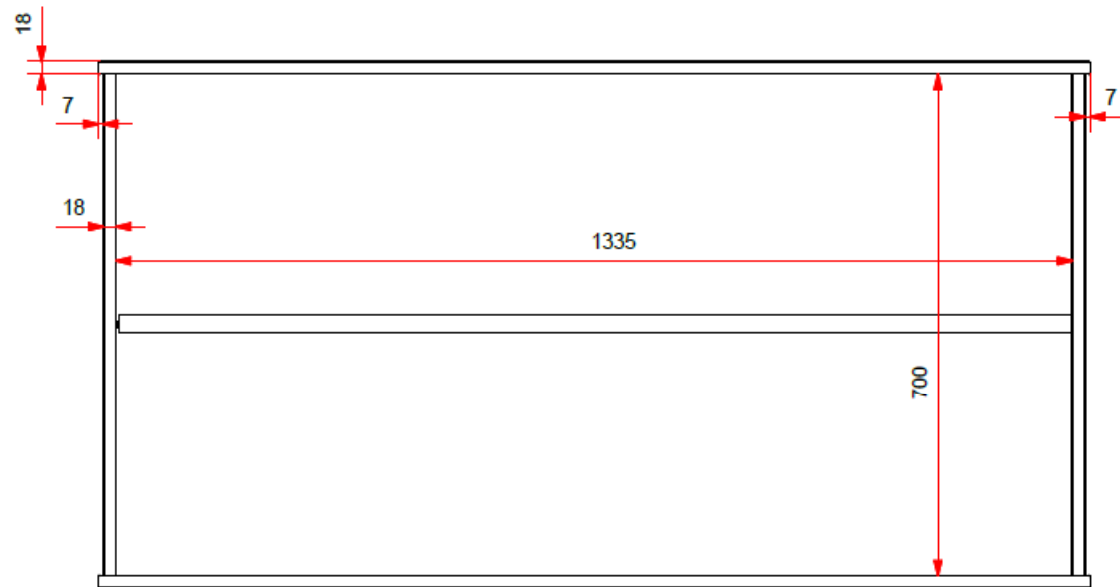

L: 1436mm H: 560mm D: 760mm INNERSIZE 1400x700mm

MODEL PBBE71..

DATE : 13/12/2021

L: 1385mm H: 144mm D: 736mm INNERSIZE 1335x700mm

MODEL PBRB70..

DATE : 13/12/2021