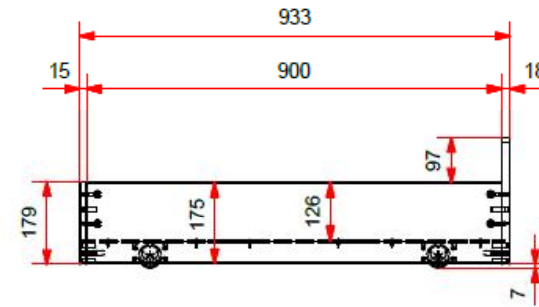

L: 2194mm H: 1000mm D: 978mm INNERSIZE 2000x900mm

MODEL MARGRIT MGKB9124

All contents on this document are protected by copyright & patents. Except as specifically permitted herein, no portion of the information on this document may be reproduced in any form, or by any means, without prior written permission from Vipack bvba. No parts of the designs and the products can be copied or transmitted. Product and drawings under Patent and Copyright.

L: 1985mm H: 281mm D: 933mm INNERSIZE 1934x900mm

MODEL MARGRIT MGRB9014

All contents on this document are protected by copyright & patents. Except as specifically permitted herein, no portion of the information on this document may be reproduced in any form, or by any means, without prior written permission from Vipack bvba. No parts of the designs and the products can be copied or transmitted. Product and drawings under Patent and Copyright.