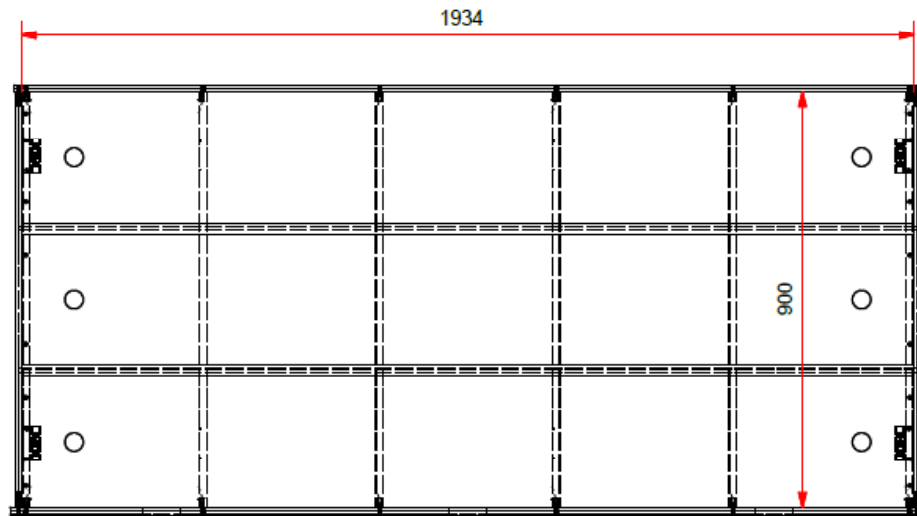

L: 2194mm H: 1000mm D: 978mm INNERSIZE 2000x900mm

MODEL MARGRIT MGKB9124

All contents on this document are protected by copyright & patents. Except as specifically permitted herein, no portion of the information on this document may be reproduced in any form, or by any means, without prior written permission from Vipack bvba. No parts of the designs and the products can be copied or transmitted. Product and drawings under Patent and Copyright.

L: 1985mm H: 281mm D: 933mm INNERSIZE 1934x900mm

MODEL MARGRIT MGRB9014

All contents on this document are protected by copyright & patents. Except as specifically permitted herein, no portion of the information on this document may be reproduced in any form, or by any means, without prior written permission from Vipack bvba. No parts of the designs and the products can be copied or transmitted. Product and drawings under Patent and Copyright.