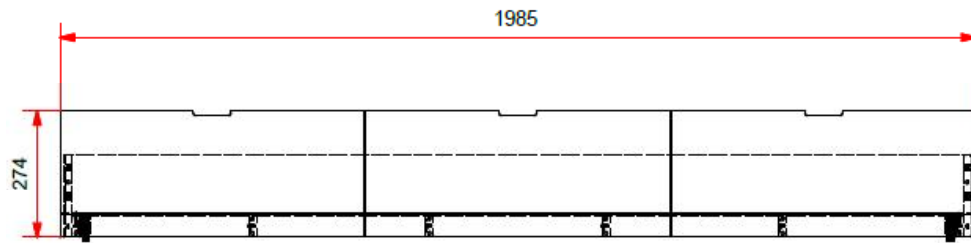

L: 2194mm H: 1000mm D: 978mm INNERSIZE 2000x900mm

MODEL MARGRIT MGKB9124

All contents on this document are protected by copyright & patents. Except as specifically permitted herein, no portion of the information on this document may be reproduced in any form, or by any means, without prior written permission from Vipack bvba. No parts of the designs and the products can be copied or transmitted. Product and drawings under Patent and Copyright.

L: 1985mm H: 281mm D: 933mm INNERSIZE 1934x900mm

MODEL MARGRIT MGRB9014

All contents on this document are protected by copyright & patents. Except as specifically permitted herein, no portion of the information on this document may be reproduced in any form, or by any means, without prior written permission from Vipack bvba. No parts of the designs and the products can be copied or transmitted. Product and drawings under Patent and Copyright.