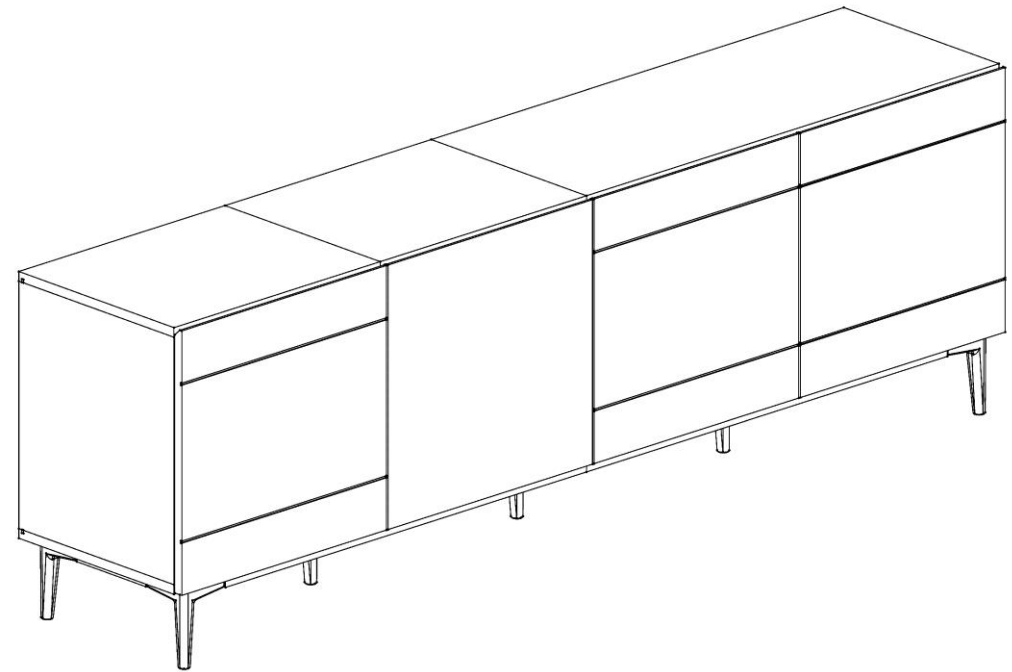

# NLA57A/180

Item Name	NOLA 57A
Colors 1	Artisan Eiche
Colors 2	Schwarz
Colors 3	
Colors 4	
Colors 5	

		Finishing
Panels material 1	Chipboard	Melamine
Panels material 2		
Panels material 3		
Doors	Chipboard	Melamine
Handles material		
Legs material	Plastic	Schwarz
Mirror		
Glass		
Edges	ABS	
Soft edges		
Wall fixing fittings	Yes	
Extension	No	
Extension size (cm)		
Extension stored under the top		
Synchronized opening		
Top panel thickness (mm)	18	Melamine

NLA57A/180