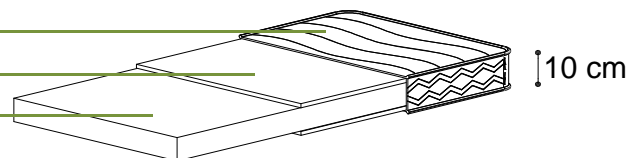

MA-JUNIOR 10X70X140CM

Junior 10

Adapts to the body providing a good night's sleep

foam core

anti-mite

antiallergenic

reversible

vacuum rolled

2 years

garanty

Caractéristiques:

Damasc fabric 59% Pes and 41% PP
 200gr/m2 Hypoallergenique Fiber
 7cm Foam 20kg/m3

body adaptation

sleeping comfort