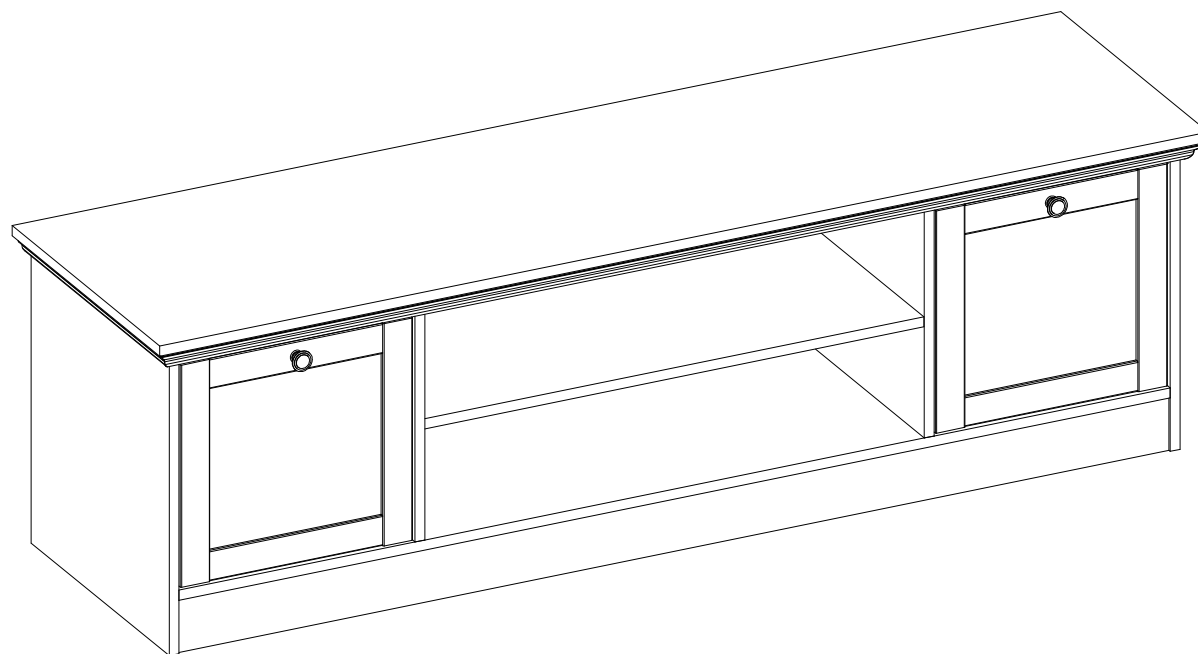

# LW17/137

Item Name	Landwood 17
Colors 1	White
Colors 2	-
Colors 3	-
Colors 4	-
Colors 5	-

		Finishing
Panels material 1	chipboard	ABS/Melamine
Panels material 2	HDF	-
Panels material 3	MDF	-
Doors	MDF/HDF	Melamine
Handles material	Metal	-
Legs material	-	-
Mirror	-	-
Glass	-	-
Edges	ABS/Melamine	-
Soft edges	No	-
Wall fixing fittings	No	-
Extension	-	-
Extension size (cm)	-	-
Extension stored under the top	-	-
Synchronized opening	-	-
Top panel thickness (mm)	15mm	ABS/Melamine

LW17/137