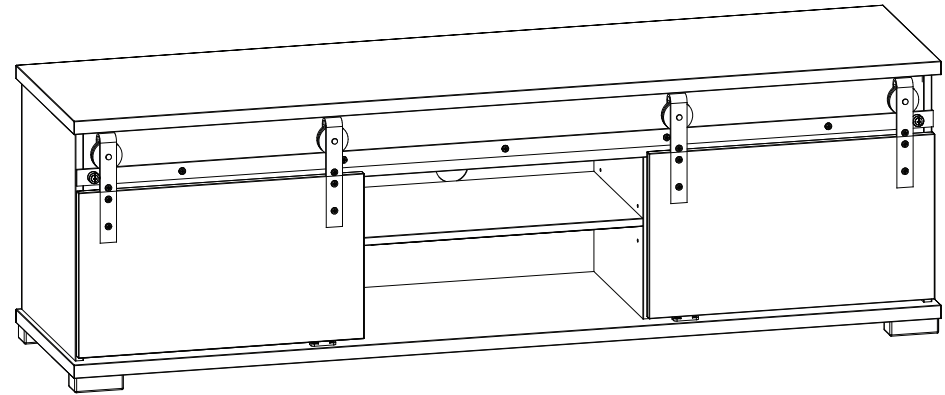

MZO56A/001

| | |
|-----------|---------------|
| Item Name | |
| Colors 1 | Flagstaff Oak |
| Colors 2 | |
| Colors 3 | |
| Colors 4 | |
| Colors 5 | |

| | | Finishing |
|--------------------------------|-----------|-----------|
| Panels material 1 | Chipboard | Foiled |
| Panels material 2 | | |
| Panels material 3 | | |
| Doors | Chipboard | Foiled |
| Handles material | metal | |
| Legs material | plastic | |
| Mirror | | |
| Glass | | |
| Edges | no | |
| Soft edges | | |
| Wall fixing fittings | | yes |
| Extension | | |
| Extension size (cm) | | |
| Extension stored under the top | | |
| Synchronized opening | | |
| Top panel thickness (mm) | 25 | |
| Backrest (material) | | |
| Seat (material) | | |
| Frame (material) | | |