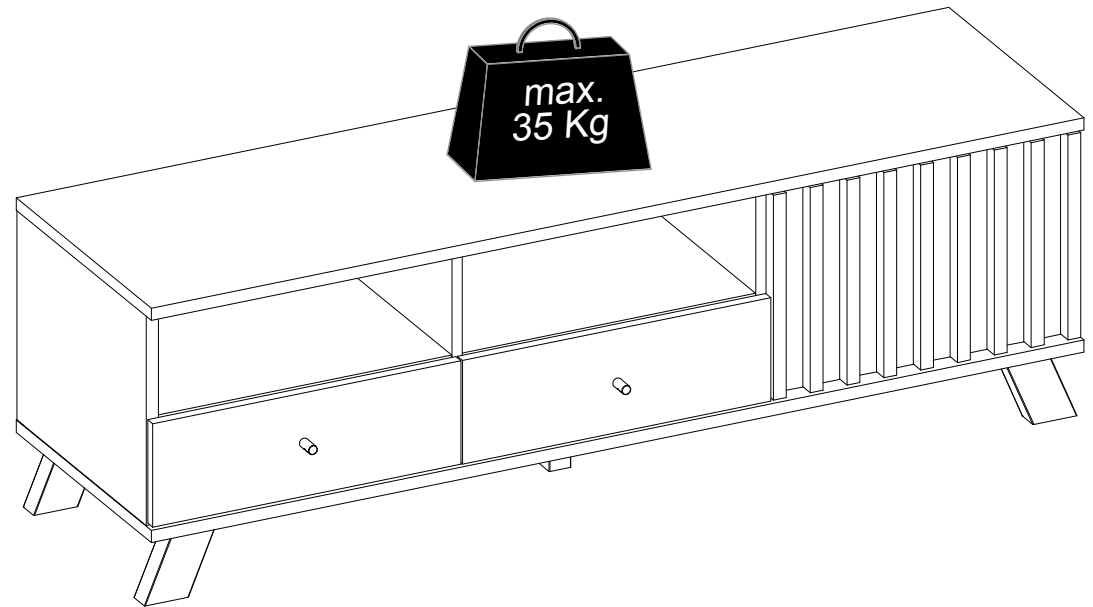

MDN56A/137

Item Name	Medan 56A TV-Board
Colors 1	Artisan
Colors 2	-
Colors 3	-
Colors 4	-
Colors 5	-

		Finishing
Panels material 1	chipboard	Melamine/ABS
Panels material 2	MDF	-
Panels material 3	HDF	-
Doors	S/MDF	ABS
Handles material	metal	-
Legs material	MDF	-
Mirror	-	-
Glass	-	-
Edges	Melamine/ABS	-
Soft edges	No	-
Wall fixing fittings	Yes	-
Extension	-	-
Extension size (cm)	-	-
Extension stored under the top	-	-
Synchronized opening	-	-
Top panel thickness (mm)	18 mm	Melamine/ABS

MDN56A/137