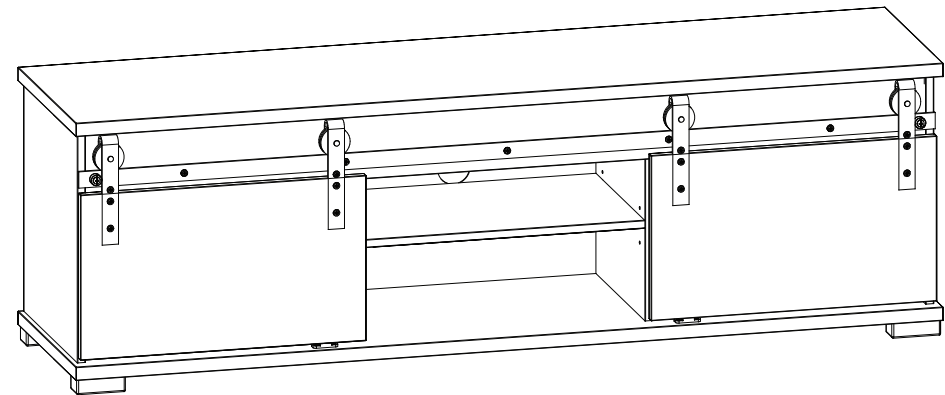

SVA56A/001

| | |
|-----------|--------------------------|
| Item Name | |
| Colors 1 | |
| Colors 2 | Aratinga Kiefer / Napali |
| Colors 3 | |
| Colors 4 | |
| Colors 5 | |

| | | |
|--------------------------------|-----------|-----------|
| | | Finishing |
| Panels material 1 | Chipboard | Foiled |
| Panels material 2 | | |
| Panels material 3 | | |
| Doors | Chipboard | Foiled |
| Handles material | metal | |
| Legs material | plastic | |
| Mirror | | |
| Glass | | |
| Edges | no | |
| Soft edges | | |
| Wall fixing fittings | | yes |
| Extension | | |
| Extension size (cm) | | |
| Extension stored under the top | | |
| Synchronized opening | | |
| Top panel thickness (mm) | 25 | |
| Backrest (material) | | |
| Seat (material) | | |
| Frame (material) | | |

SVA56A/001