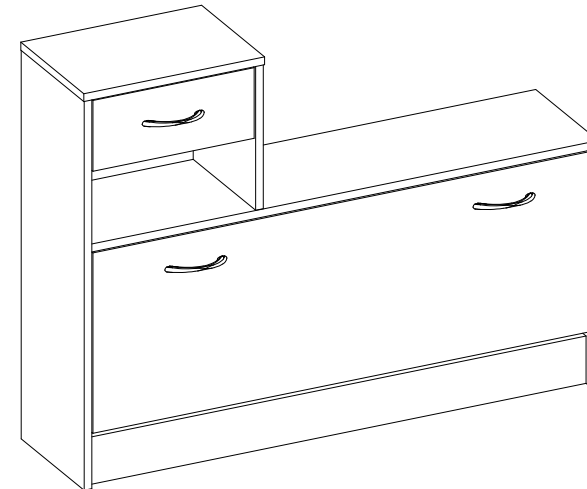

RU/120

Item Name	Garderobe Rudolf
Colors 1	Decor Sonoma oak-White
Colors 2	Decor Concrete-White
Colors 3	Decor Wild oak-White
Colors 4	Decor Pine-White
Colors 5	-

		Finishing
Panels material 1	chipboard	Melamine
Panels material 2	HDF	-
Panels material 3	-	-
Doors	-	-
Handles material	plastic/metal	-
Legs material	-	-
Mirror	Yes	-
Glass	-	-
Edges	Melamine	-
Soft edges	No	-
Wall fixing fittings	Yes	-
Extension	-	-
Extension size (cm)	-	-
Extension stored under the top	-	-
Synchronized opening	-	-
Top panel thickness (mm)	15 mm	Melamine