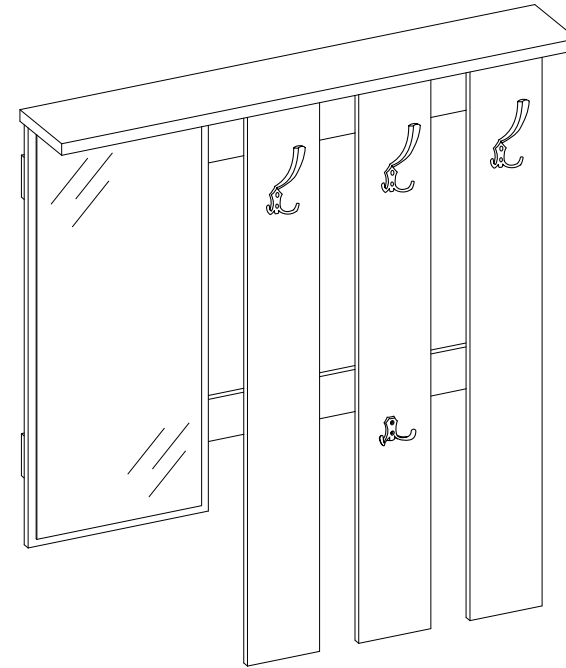

RU/120

Item Name	Garderobe Rudolf
Colors 1	Decor Sonoma oak-White
Colors 2	Decor Concrete-White
Colors 3	Decor Wild oak-White
Colors 4	Decor Pine-White
Colors 5	-

		Finishing
Panels material 1	chipboard	Melamine
Panels material 2	HDF	-
Panels material 3	-	-
Doors	-	-
Handles material	plastic/metal	-
Legs material	-	-
Mirror	Yes	-
Glass	-	-
Edges	Melamine	-
Soft edges	No	-
Wall fixing fittings	Yes	-
Extension	-	-
Extension size (cm)	-	-
Extension stored under the top	-	-
Synchronized opening	-	-
Top panel thickness (mm)	15 mm	Melamine

RU/120