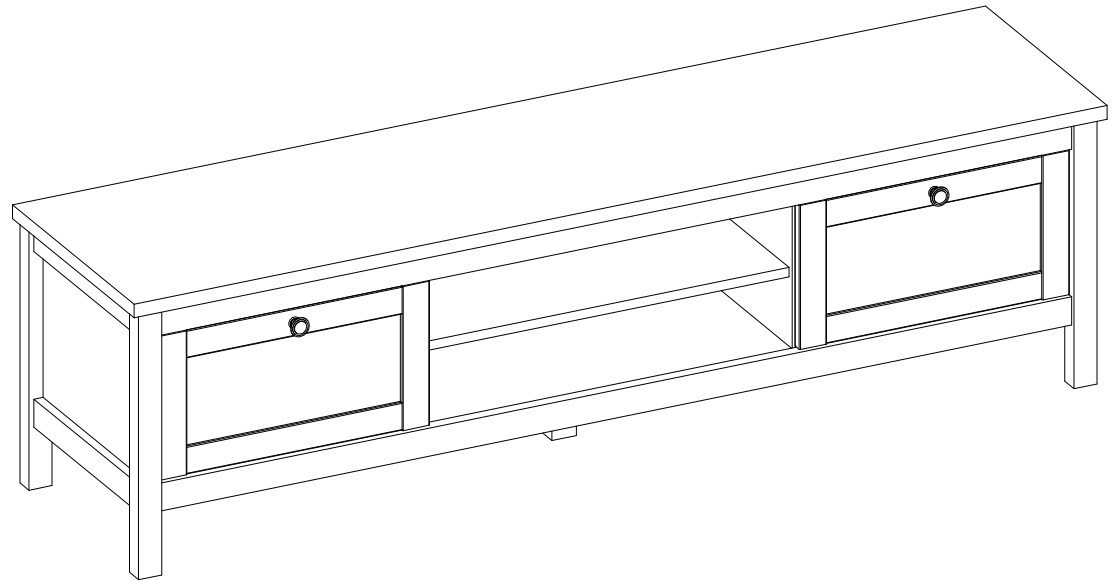

BERG55/137

Item Name	Bergen 55
Colors 1	White/Artisan oak
Colors 2	-
Colors 3	-
Colors 4	-
Colors 5	-

		Finishing
Panels material 1	chipboard	Melamine/ABS
Panels material 2	HDF	-
Panels material 3	MDF	ABS
Doors	MDF	ABS
Handles material	metal	-
Legs material	MDF	-
Mirror	-	-
Glass	-	-
Edges	Melamine/ABS	-
Soft edges	No	-
Wall fixing fittings	Yes	-
Extension	-	-
Extension size (cm)	-	-
Extension stored under the top	-	-
Synchronized opening	-	-
Top panel thickness (mm)	22 mm	-

BERG55/137