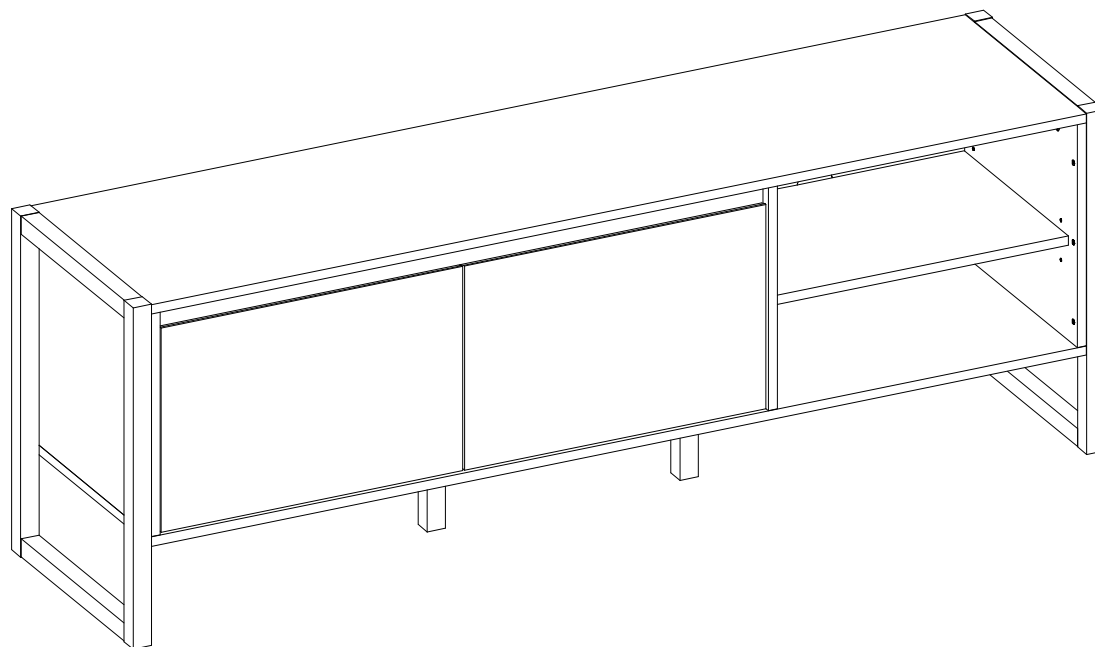

# DEN54/137

Item Name	Denver 54
Colors 1	Artisan oak / Anthracite
Colors 2	-
Colors 3	-
Colors 4	-
Colors 5	-

		Finishing
Panels material 1	chipboard	ABS/Melamine
Panels material 2	HDF	-
Panels material 3	MDF	ABS
Doors	chipboard	ABS/Melamine
Handles material	-	-
Legs material	MDF	ABS
Mirror	-	-
Glass	-	-
Edges	ABS/Melamine	-
Soft edges	No	-
Wall fixing fittings	Yes	-
Extension	-	-
Extension size (cm)	-	-
Extension stored under the top	-	-
Synchronized opening	-	-
Top panel thickness (mm)	15mm	ABS/Melamine

**DEN54/137**