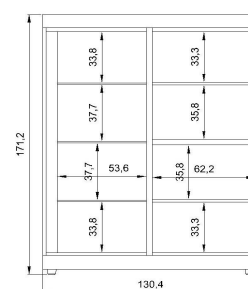

Technische Fiche

Technical Description

INFO

Product naam :
Nom du produit :
Product name :

MARNIX

Produktlijn :
Ligne de produits :
Product line :

Soort : Eetplaats
Designation : Salle a manger
Kind : Dinning room

Kleur 1 - Couleur 1 - Colour 1 :
Kleur 2 - Couleur 2 - Colour 2 :
Kleur 3 - Couleur 3 - Colour 3 :

French Oak

Commercieel Omschrijving NL FR EN

NL: Moderne eetkamer in trendy decoren

FR: Salle à manger moderne dans des décors trendy

ENG Modern dining room in trendy finishes

ONDERDELEN

PARTIES INDELING + GRONDSTOFFEN / CLASSIFICATION + MATIÈRES PREMIÈRES / CLASSIFICATION + RAW MATERIALS
PARTS AFMETINGEN / DIMENSIONS IN CM

Dressoir / Sideboard 248

Dressoir / Sideboard 189

Glaskast / Vitrine / Glass cabinet

L X B X D 248 X 91 X 48

L X B X D 189 X 91 X 48

L X B X D 130 X 171 X 48

Corpus : décor papier op spaanderplaat	Corpus : décor papier op spaanderplaat	Corpus : décor papier op spaanderplaat
Deuren : décor papier op spaanderplaat	Deuren : décor papier op spaanderplaat	Deuren : décor papier op spaanderplaat
Ladefronten : décor papier op spaanderplaat	Ladefronten : décor papier op spaanderplaat	
Binnenzijden : décor papier op spaanderplaat	Binnenzijden : décor papier op spaanderplaat	Binnenzijden : décor papier op spaanderplaat
Deuren + laden : softclose	Deuren + laden : softclose	Deuren : softclose
Onderstel : kunststof	Onderstel : kunststof	2 x led armatuur + lamp
Corpus : papier décor sur des panneaux de particules	Corpus : papier décor sur des panneaux de particules	Corpus : papier décor sur des panneaux de particules
Portes : papier décor sur des panneaux de particules	Portes : papier décor sur des panneaux de particules	Portes : papier décor sur des panneaux de particules
Façades de tiroirs : papier décor sur des panneaux de particules	Façades de tiroirs : papier décor sur des panneaux de particules	
Côtés intérieur : papier décor sur des panneaux de particules	Côtés intérieur : papier décor sur des panneaux de particules	Côtés intérieur : papier décor sur des panneaux de particules
Portes + tiroirs : softclose	Portes + tiroirs : softclose	Portes : softclose
Piètement : synthétique	Piètement : synthétique	Piètement : synthétique
		2 x led luminaire + lampe
Corpus : paper on chipboard	Corpus : paper on chipboard	Corpus : paper on chipboard
Doors : paper on chipboard	Doors : paper on chipboard	Doors : paper on chipboard
Drawer fronts : paper on chipboard	Drawer fronts : paper on chipboard	
Insides : paper on chipboard	Insides : paper on chipboard	Insides : paper on chipboard
Doors + drawers : softclose	Doors + drawers : softclose	Doors : softclose
		1 x led light fixture + lamp