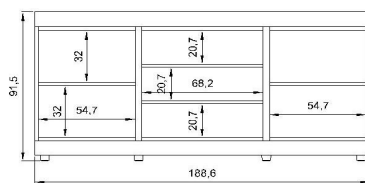

Technische Fiche

Technical Description

INFO

Product naam :
Nom du produit :
Product name :

MARNIX

Produktlijn :
Ligne de produits :
Product line :

Soort : Eetplaats
Designation : Salle a manger
Kind : Dinning room

Kleur 1 - Couleur 1 - Colour 1 :
Kleur 2 - Couleur 2 - Colour 2 :
Kleur 3 - Couleur 3 - Colour 3 :

French Oak

Commercieel Omschrijving NL FR EN

NL: Moderne eetkamer in trendy decoren

FR: Salle à manger moderne dans des décors trendy

ENG Modern dining room in trendy finishes

ONDERDELEN

PARTIES INDELING + GRONDSTOFFEN / CLASSIFICATION + MATIÈRES PREMIÈRES / CLASSIFICATION + RAW MATERIALS
PARTS AFMETINGEN / DIMENSIONS IN CM

Dressoir / Sideboard 248

Dressoir / Sideboard 189

Glaskast / Vitrine / Glass cabinet

L X B X D 248 X 91 X 48

L X B X D 189 X 91 X 48

L X B X D 130 X 171 X 48

Corpus : décor papier op spaanderplaat	Corpus : décor papier op spaanderplaat	Corpus : décor papier op spaanderplaat
Deuren : décor papier op spaanderplaat	Deuren : décor papier op spaanderplaat	Deuren : décor papier op spaanderplaat
Ladefronten : décor papier op spaanderplaat	Ladefronten : décor papier op spaanderplaat	
Binnenzijden : décor papier op spaanderplaat	Binnenzijden : décor papier op spaanderplaat	Binnenzijden : décor papier op spaanderplaat
Deuren + laden : softclose	Deuren + laden : softclose	Deuren : softclose
Onderstel : kunststof	Onderstel : kunststof	2 x led armatuur + lamp
Corpus : papier décor sur des panneaux de particules	Corpus : papier décor sur des panneaux de particules	Corpus : papier décor sur des panneaux de particules
Portes : papier décor sur des panneaux de particules	Portes : papier décor sur des panneaux de particules	Portes : papier décor sur des panneaux de particules
Façades de tiroirs : papier décor sur des panneaux de particules	Façades de tiroirs : papier décor sur des panneaux de particules	
Côtés intérieur : papier décor sur des panneaux de particules	Côtés intérieur : papier décor sur des panneaux de particules	Côtés intérieur : papier décor sur des panneaux de particules
Portes + tiroirs : softclose	Portes + tiroirs : softclose	Portes : softclose
Piètement : synthétique	Piètement : synthétique	Piètement : synthétique
		2 x led luminaire + lampe
Corpus : paper on chipboard	Corpus : paper on chipboard	Corpus : paper on chipboard
Doors : paper on chipboard	Doors : paper on chipboard	Doors : paper on chipboard
Drawer fronts : paper on chipboard	Drawer fronts : paper on chipboard	
Insides : paper on chipboard	Insides : paper on chipboard	Insides : paper on chipboard
Doors + drawers : softclose	Doors + drawers : softclose	Doors : softclose
		1 x led light fixture + lamp