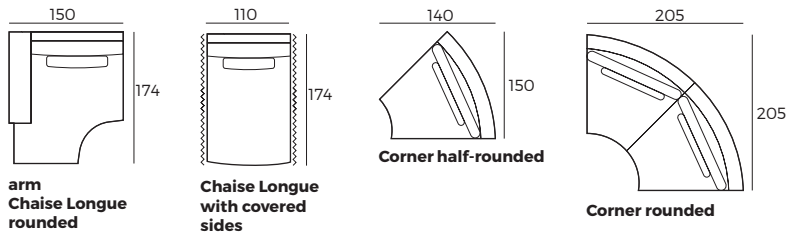

BURROW
W 29 x D 114 x H 51

EIRA
W 25 x D 114 x H 51

STYLE
W 14 x D 114 x H 58

SPLIT
W 29 x D 114 x H 51

3. Multicolour option

4. Legs

IMPORTANT:

Upholstered furniture is handmade using soft materials, therefore measurements can vary in all modules by up to **+/-2 cm**.
Modules and combinations shown in 2D drawings are left-sided. Modules and combinations can be mirrored from left to right.

Modules (Measurements with BURROW armrest)

Scale 1:100

BURROW

Modules (Measurements with BURROW armrest)

Scale 1:100

Modules with armrest (Measurements with BURROW armrest)

Combinations (Measurements with BURROW armrest)