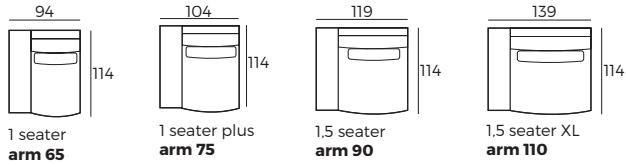

BURROW
W 29 x D 114 x H 51

EIRA
W 25 x D 114 x H 51

STYLE
W 14 x D 114 x H 58

SPLIT
W 29 x D 114 x H 51

3. Multicolour option

4. Legs

IMPORTANT:

Upholstered furniture is handmade using soft materials, therefore measurements can vary in all modules by up to **+/-2 cm**.
Modules and combinations shown in 2D drawings are left-sided. Modules and combinations can be mirrored from left to right.

Modules (Measurements with BURROW armrest)

Scale 1:100

BURROW

Modules (Measurements with BURROW armrest)

Scale 1:100

Modules with armrest (Measurements with BURROW armrest)

Combinations (Measurements with BURROW armrest)