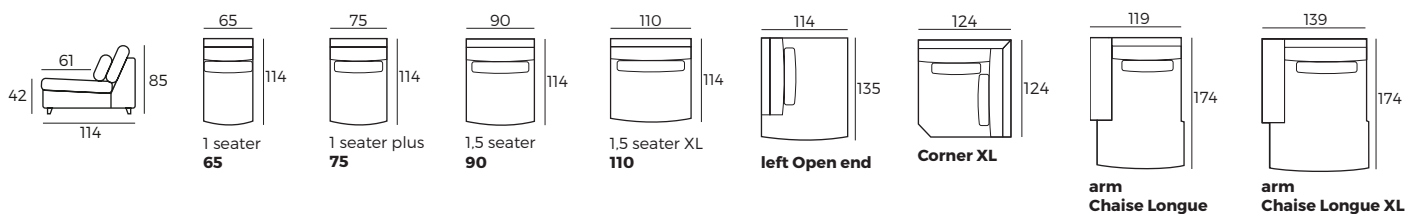

BURROW
W 29 x D 114 x H 51

EIRA
W 25 x D 114 x H 51

STYLE
W 14 x D 114 x H 58

SPLIT
W 29 x D 114 x H 51

3. Multicolour option

4. Legs

IMPORTANT:

Upholstered furniture is handmade using soft materials, therefore measurements can vary in all modules by up to **+/-2 cm**.
Modules and combinations shown in 2D drawings are left-sided. Modules and combinations can be mirrored from left to right.

Modules (Measurements with BURROW armrest)

Scale 1:100

BURROW

Modules (Measurements with BURROW armrest)

Scale 1:100

Modules with armrest (Measurements with BURROW armrest)

Combinations (Measurements with BURROW armrest)