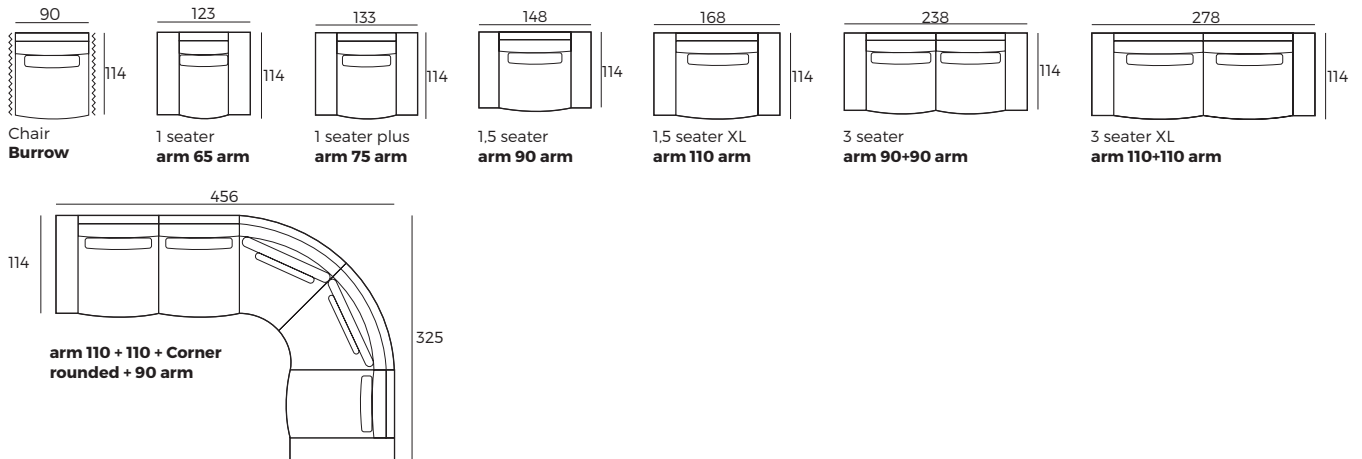

BURROW
W 29 x D 114 x H 51

EIRA
W 25 x D 114 x H 51

STYLE
W 14 x D 114 x H 58

SPLIT
W 29 x D 114 x H 51

3. Multicolour option

4. Legs

IMPORTANT:

Upholstered furniture is handmade using soft materials, therefore measurements can vary in all modules by up to **+/-2 cm**.
Modules and combinations shown in 2D drawings are left-sided. Modules and combinations can be mirrored from left to right.

Modules (Measurements with BURROW armrest)

Scale 1:100

BURROW

Modules (Measurements with BURROW armrest)

Scale 1:100

Modules with armrest (Measurements with BURROW armrest)

Combinations (Measurements with BURROW armrest)