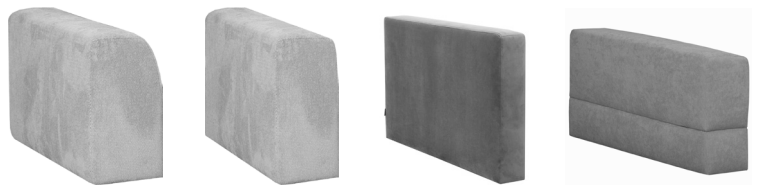

BURROW

VILMERS

BURROW

Comfort

Deco cushion

1. Upholstery

* Leather upholstery may require more stitches than fabric upholstery.

2. Armrest

BURROW
W 29 x D 114 x H 51

EIRA
W 25 x D 114 x H 51

STYLE
W 14 x D 114 x H 58

SPLIT
W 29 x D 114 x H 51

3. Multicolour option

4. Legs

IMPORTANT:

Upholstered furniture is handmade using soft materials, therefore measurements can vary in all modules by up to **+/-2 cm**.
Modules and combinations shown in 2D drawings are left-sided. Modules and combinations can be mirrored from left to right.