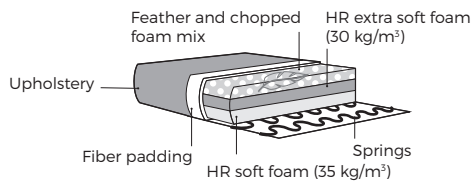

BURROW

VILMERS

BURROW

Comfort

Deco cushion

1. Upholstery

* Leather upholstery may require more stitches than fabric upholstery.

2. Armrest

BURROW
W 29 x D 114 x H 51

EIRA
W 25 x D 114 x H 51

STYLE
W 14 x D 114 x H 58

SPLIT
W 29 x D 114 x H 51

3. Multicolour option

4. Legs

IMPORTANT:

Upholstered furniture is handmade using soft materials, therefore measurements can vary in all modules by up to **+/-2 cm**.
Modules and combinations shown in 2D drawings are left-sided. Modules and combinations can be mirrored from left to right.