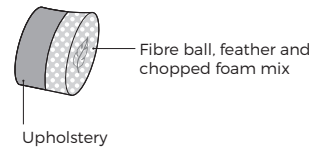

BURROW

VILMERS

BURROW

Comfort

Deco cushion

1. Upholstery

* Leather upholstery may require more stitches than fabric upholstery.

2. Armrest

BURROW
W 29 x D 114 x H 51

EIRA
W 25 x D 114 x H 51

STYLE
W 14 x D 114 x H 58

SPLIT
W 29 x D 114 x H 51

3. Multicolour option

4. Legs

IMPORTANT:

Upholstered furniture is handmade using soft materials, therefore measurements can vary in all modules by up to **+/-2 cm**.
Modules and combinations shown in 2D drawings are left-sided. Modules and combinations can be mirrored from left to right.