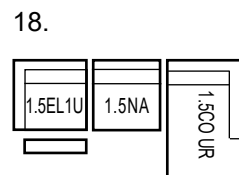

* Available in ELECTRIC with USB Port (U) Version

DOMUS DM-12888

Domicil

COMBINATIONS

DOMUS DM-12888

Domicil

COMBINATIONS

DOMUS DM-12888