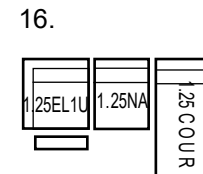

* Available in ELECTRIC with USB Port (U) Version

DOMUS DM-12888

Domicil

COMBINATIONS

DOMUS DM-12888

Domicil

COMBINATIONS

DOMUS DM-12888