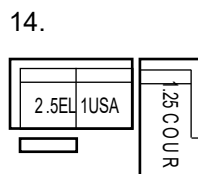

* Available in ELECTRIC with USB Port (U) Version

DOMUS DM-12888

Domicil

COMBINATIONS

DOMUS DM-12888

Domicil

COMBINATIONS

DOMUS DM-12888