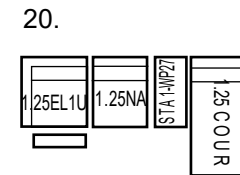

* Available in ELECTRIC with USB Port (U) Version

DOMUS DM-12888

Domicil

COMBINATIONS

DOMUS DM-12888

Domicil

COMBINATIONS

DOMUS DM-12888