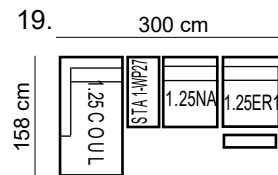

COMBINATIONS

DOMUS DM-12888

Domicil