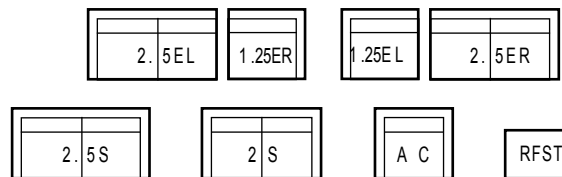

DIMENSION

Updated : 12 / 12 / 2018

Configuration	Width		Depth		Seat Depth		Back Height		Seat Height		Weight		Volume	
	cm	inch	cm	inch	cm	inch	cm	inch	cm	inch	kg	lb	m³	ft³
2.5EL, 2.5ER	196	77	100	39	65	26	68 - 93	27 - 37	43	17	72	159	1.33	47.07
1.25EL, 1.25ER	111	44	100	39	65	26	68 - 93	27 - 37	43	17	49	108	0.75	26.66
2.5S	222	87	100	39	65	26	68 - 93	27 - 37	43	17	78	172	1.51	53.51
2S	171	67	100	39	65	26	68 - 93	27 - 37	43	17	54	119	1.16	41.06
AC	112	44	100	39	65	26	68 - 93	27 - 37	43	17	42	93	0.76	26.90
RFST	72	28	52	20	-	-	-	-	42	17	14	31	0.16	5.55
<u>OPTIONAL</u> BC (ACC-4567)	75 x 62 x 14 cm, 30" x 24" x 6"													

CONSTRUCTION

- ⇒ **SEAT** : No-sag Spring
- ⇒ **BACK REST** : Rubber Webbing
- ⇒ **SEAT CUSHION** :
  D/42 + D/65 + D/22 + 50%Loose Fibre + 50%Feather
  RFST : D/42 + 50%Loose Fibre + 50%Feather
- ⇒ **BACK REST CUSHION** :
  D/29 + 50%Loose Fibre + 50%Feather
  BC(ACC-4567) : D/38 + 50%Loose Fibre + 50%Feather
- ⇒ **SOFA LEGS (front & rear)** :
  code : MLG-1089-24L / MLG-1316-23L /
  MLG-487-24L
- material : Metal
- height : 161mm (MLG-1089-24L)
  100-150mm (MLG-1316-23L)
  150mm (MLG-487-24L)
- colour : 24 = Bright Black Nickel Plating /
  23 = Matte Black

MONDAY DM - A0214

Domicil