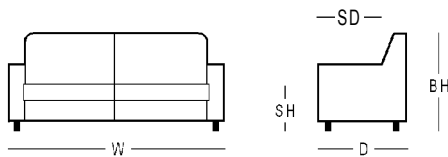

DIMENSION

Updated : 12 / 12 / 2018

Configuration	Width		Depth		Seat Depth		Back Height		Seat Height		Weight		Volume	
	cm	inch	cm	inch	cm	inch	cm	inch	cm	inch	kg	lb	m³	ft³
2.5EL, 2.5ER	196	77	100	39	65	26	68 - 93	27 - 37	43	17	72	159	1.33	47.07
1.25EL, 1.25ER	111	44	100	39	65	26	68 - 93	27 - 37	43	17	49	108	0.75	26.66
2.5S	222	87	100	39	65	26	68 - 93	27 - 37	43	17	78	172	1.51	53.51
2S	171	67	100	39	65	26	68 - 93	27 - 37	43	17	54	119	1.16	41.06
AC	112	44	100	39	65	26	68 - 93	27 - 37	43	17	42	93	0.76	26.90
RFST	72	28	52	20	-	-	-	-	42	17	14	31	0.16	5.55
<u>OPTIONAL</u> BC (ACC-4567)	75 x 62 x 14 cm, 30" x 24" x 6"													

CONSTRUCTION

- ⇒ **SEAT** : No-sag Spring
- ⇒ **BACK REST** : Rubber Webbing
- ⇒ **SEAT CUSHION** :
  D/42 + D/65 + D/22 + 50%Loose Fibre + 50%Feather
  RFST : D/42 + 50%Loose Fibre + 50%Feather
- ⇒ **BACK REST CUSHION** :
  D/29 + 50%Loose Fibre + 50%Feather
  BC(ACC-4567) : D/38 + 50%Loose Fibre + 50%Feather
- ⇒ **SOFA LEGS (front & rear)** :
  code : MLG-1089-24L / MLG-1316-23L /
  MLG-487-24L
- material : Metal
- height : 161mm (MLG-1089-24L)
  100-150mm (MLG-1316-23L)
  150mm (MLG-487-24L)
- colour : 24 = Bright Black Nickel Plating /
  23 = Matte Black

MONDAY DM - A0214

Domicil