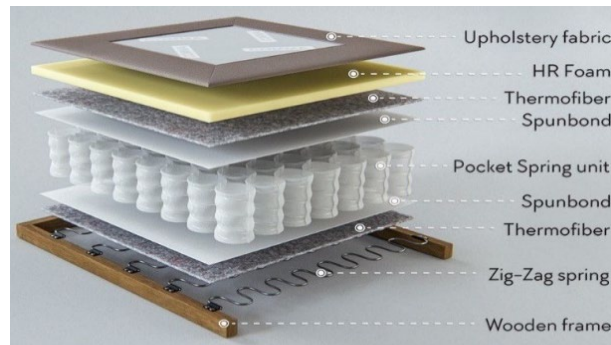

Interior layers seat :

Legs :

Material : wooden	Height (cm) : 4	Color : dark brown

Seating cushions :

☒ Fixed	☐ Loose	

Interior structure :

Solid pine wood + plywood + exotic wood

2 colors to specify :

1 for seating cushions + back cushions
1 for frame