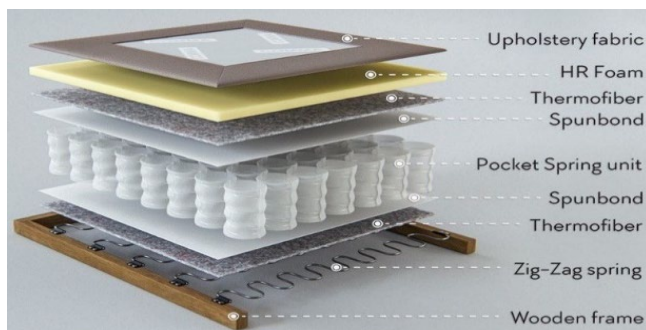

CONFORTLUXE - Technical description sheet

DUO small