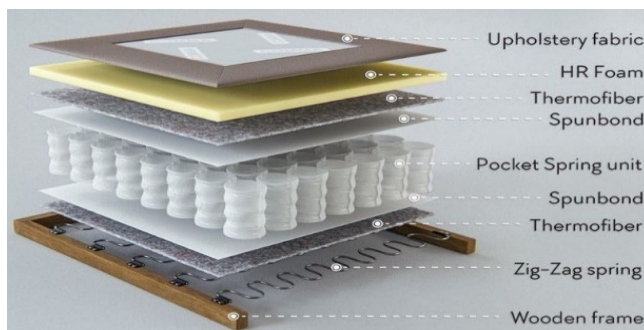

CONFORTLUXE - Technical description sheet

DUO large