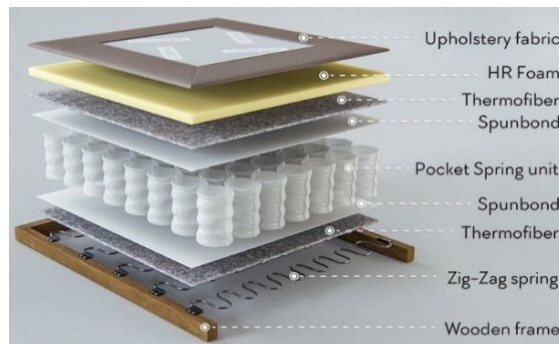

Technical description sheet

LESLY

Combination + width (cm)	Net weight Without packaging (kilos)	Dimensions in packaging (cm) + Volume (m3)	Gross weight With packaging (kilos)
Recliner supplement (3211-1310-1301-1300)	15,9	/	/
Recliner supplement (2511-1510-1501-1500)	15,3	/	/
Recliner supplement (2011-1211-1210-1201-1200)	15,2	/	/

Height (cm) : 108
Seat height (cm) : 44
Armrest height (cm) : 53
Armrest width (cm) : 25

Depth (cm) : 100
Seat depth (cm) : 55
Depth recliner open (cm) : 159

Type of packaging : Bullpack reinforced with cardboard

Upholstery : (See price list Ultima)

Furnishing :

Seat	☒ PU foam	☒ Pocket spring	Density (kg/m³) : 35
Back	☒ PU foam	☒ Flocca	Density (kg/m³) : 23
Arm	☒ PU foam	☐ Flocca	Density (kg/m³) : 30

Suspension seat :

☒ Z-Spring/Nossag	☐ Webbing/Sangles	

Interior layers seat :