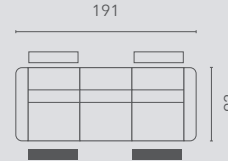

Mehari

TRADITION collection

Populaire opstellingen | Configurations populaires

hoogte-hauteur: 105 cm

10S2

10S2RLX
MAN

10S2RLX
EL1

10S2RLX
PO1

10S2RLX
PO2

20S2

20S2E0E

30S2

30S2E0E