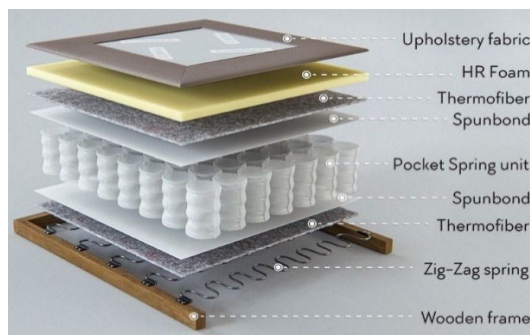

Interior layers seat :

Legs :

Material : metal	Height (cm) : 13	Color : black

Seating cushions :

☒ Fixed	☐ Loose