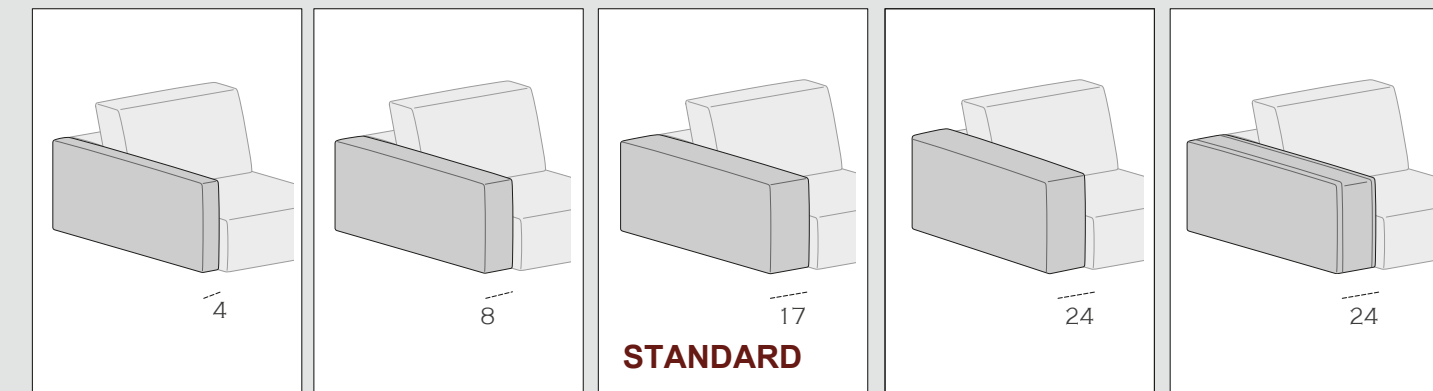

- -Con Bordino
- -Avec Passepoil
- -With Pipping