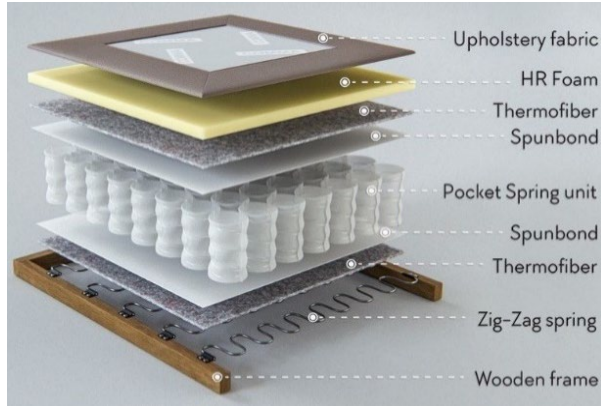

Interior layers seat :

Legs :

Material : Metal	Height (cm) : 13	Color : Black

Seating cushions :

☒ Fixed	☐ Loose	

Interior structure : Solid pine wood + plywood + exotic wood

3 colors to specify : 1 for seating cushions + back cushions
1 for frame
1 for decoration cushions Unica