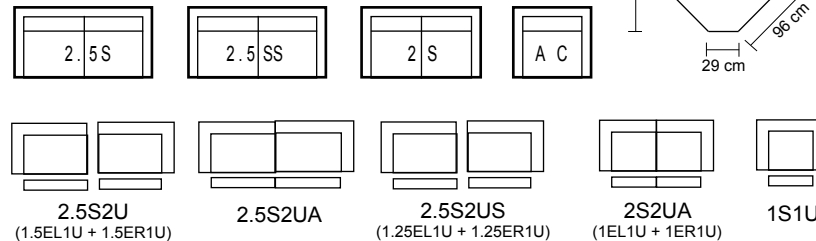

RS - 11811 - PR

3368

DIMENSION

Configuration	Width		Depth		Seat Depth		Back Height		Seat Height		Weight		Volume	
	cm	inch	cm	inch	cm	inch	cm	inch	cm	inch	kg	lb	m³	ft³
2.5S2U, 2.5S2UA	216	85	98 - 152	39 - 60	54	21	100	39	47	19	110	243	2.12	74.75
2.5S2US	200	79	98 - 152	39 - 60	54	21	100	39	47	19	98	216	1.96	69.22
2S2UA	170	67	98 - 152	39 - 60	54	21	100	39	47	19	92	203	1.67	58.83
1S1U	112	44	98 - 152	39 - 60	54	21	100	39	47	19	48	106	1.10	38.76
2.5EL1USA, 2.5ER1USA	174	69	98 - 152	39 - 60	54	21	100	39	47	19	85	188	1.71	60.22
1.5EL1U, 1.5ER1U	108	43	98 - 152	39 - 60	54	21	100	39	47	19	55	122	1.06	37.38
1.25EL1U, 1.25ER1U	100	39	98 - 152	39 - 60	54	21	100	39	47	19	49	108	0.98	34.61
1EL1U, 1ER1U	85	33	98 - 152	39 - 60	54	21	100	39	47	19	47	104	0.83	29.42
1.25NA1V	74	29	98 - 152	39 - 60	54	21	100	39	47	19	35	78	0.73	25.61
1.25NA	74	29	98	39	54	21	100	39	47	19	22	49	0.73	25.61
2.5EL, 2.5ER	190	75	98	39	54	21	100	39	47	19	53	117	1.86	65.76
1.25EL, 1.25ER	100	39	98	39	54	21	100	39	47	19	28	62	0.98	34.61
C12	121	48	121	48	-	-	100	39	47	19	32	71	1.46	51.70
STA-W	32	13	98	39	-	-	100	39	-	-	14	31	0.31	11.07
2.5S	216	85	98	39	54	21	100	39	47	19	58	128	2.12	74.75
2.5SS	200	79	98	39	54	21	100	39	47	19	55	122	1.96	69.22
2S	170	67	98	39	54	21	100	39	47	19	48	106	1.67	58.83
AC	112	44	98	39	54	21	100	39	47	19	43	95	1.10	38.76

CONSTRUCTION

- ⇒ **SEAT** : No-sag Spring
- ⇒ **BACK REST** : Rubber Webbing
- ⇒ **SEAT CUSHION** : D/38S + D/29
- ⇒ **BACK REST CUSHION** : 100%Loose Fibre
- ⇒ **SOFA LEGS** (front & rear) :
  - code : WLG-474-27L / WLG-212-27L / WLG-276-27L / WLG-950-27L / PLG-068-01L / PLG-004-01L / PLG-071-01L
  - material : Wooden / Plastic
  - height : 50mm (WLG-474 / 212 / 276 / 950-27L, PLG-068-01L) 15mm (PLG-004-01L) 45mm (PLG-071-01L)
  - colour : 27 = Wenge - Gloss / 01 = Black

* Available in **ELECTRIC with USB Port (U) Version**