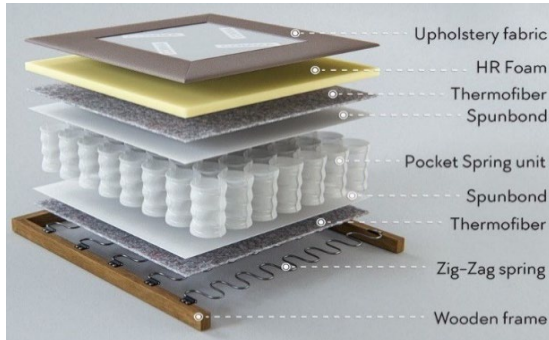

Interior layers seat :

Legs :

Material :	Height (cm) :	Color :
metal	11	black

Seating cushions :

☐ Fixed	☒ Loose	

Interior structure :

Solid pine wood + plywood + exotic wood

3 colors to specify :

- 1 for seating cushions + back cushions
- 1 for frame
- 1 for decoration cushion Beam