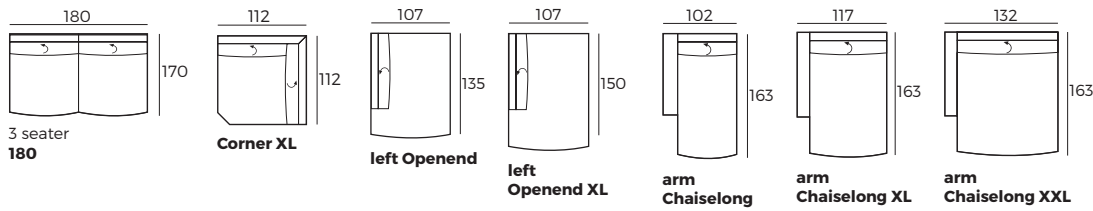

Sunset

Modules

Scale 1:100