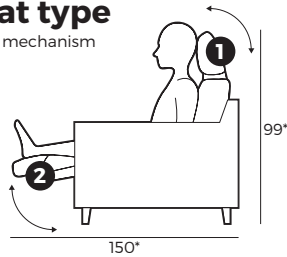

## 1. Upholstery

\* Leather covers may require more stitches than fabric covers.

## 2. Headrest & seat type

\*Measures with fully opened mechanism

- 1 Manual ↘
- 2 Electrical ↻

## 4. Armrest

**Sunup**  
W 17 x D 107 x H 42

**Sunset**  
W 27 x D 107 x H 42