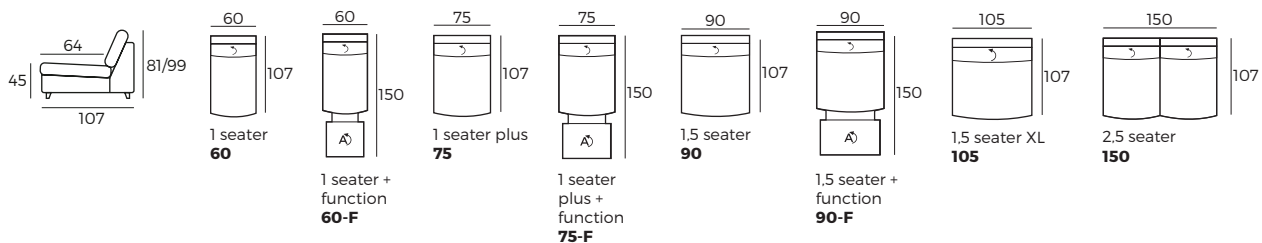

Modules

Scale 1:100