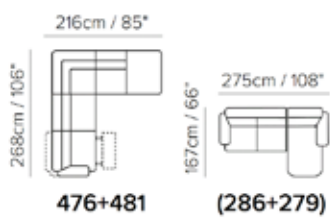

COMPOSITION EXAMPLES